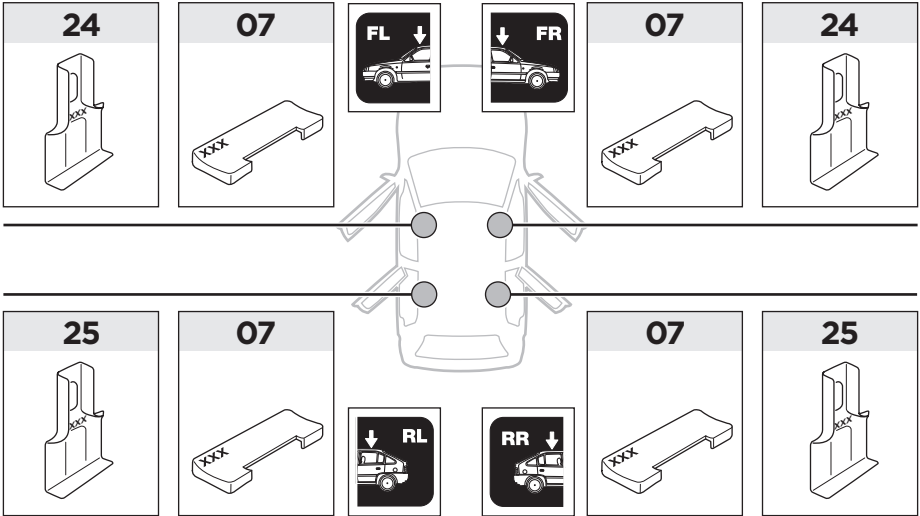

07 x4

24 x2

25 x2

x1

x1

1

	X (scale)	X (mm)	X (inch)
BMW 3-series , 4-dr Sedan, 98-01, 02-04 / *99-02, 03-05	31,5	966	38

	Y (scale)	Y (mm)	Y (inch)
BMW 3-series , 4-dr Sedan, 98-01, 02-04 / *99-02, 03-05	29,5	946	37 1/4

2

BMW 3-series, 4-dr Sedan, 98-01, 02-04 / *99-02, 03-05

3

	W (mm)	Z (mm)	W (inch)	Z (inch)
BMW 3-series, 4-dr Sedan, 98-01, 02-04 / *99-02, 03-05	180	700	7 1/8	27 1/2