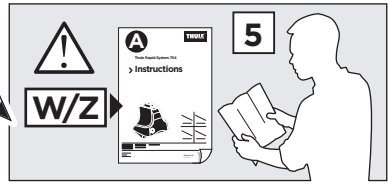

3

	W (mm)	Z (mm)	W (inch)	Z (inch)
BMW 3-series, 4-dr Sedan, 98-01, 02-04 / *99-02, 03-05	180	700	7 1/8	27 1/2