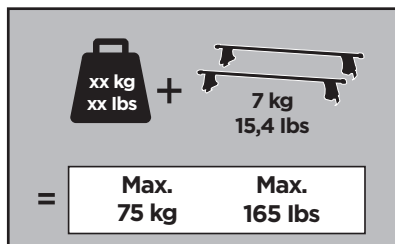

ISO 11154-E

141095

C.20130626
519-1095-02

Bring your life
thule.com