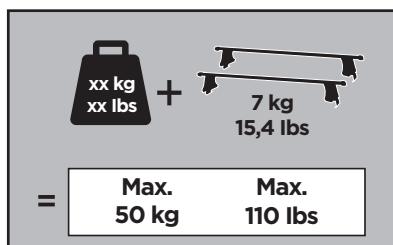

Thule Rapid System Kit 1741

> Instructions

HYUNDAI Santa Fe, 5-dr SUV, 13-15, 16-18

ISO 11154-E

141741
C.20180601
519-1741-03

Bring your life
thule.com

137 x2

366 x1

367 x1

225 x2

1100 x2

x1

x1

1

	X (scale)	X (mm)	X (inch)
HYUNDAI Santa Fe, 5-dr SUV, 13-15, 16-18	47	1121	44 1/8

	Y (scale)	Y (mm)	Y (inch)
HYUNDAI Santa Fe, 5-dr SUV, 13-15, 16-18	42,5	1076	42 3/8

2

HYUNDAI Santa Fe, 5-dr SUV, 13-15, 16-18

3

	W (mm)	Z (mm)	W (inch)	Z (inch)
HYUNDAI Santa Fe , 5-dr SUV, 13-15, 16-18	270	700	10 ⁵/₈	27 ¹/₂