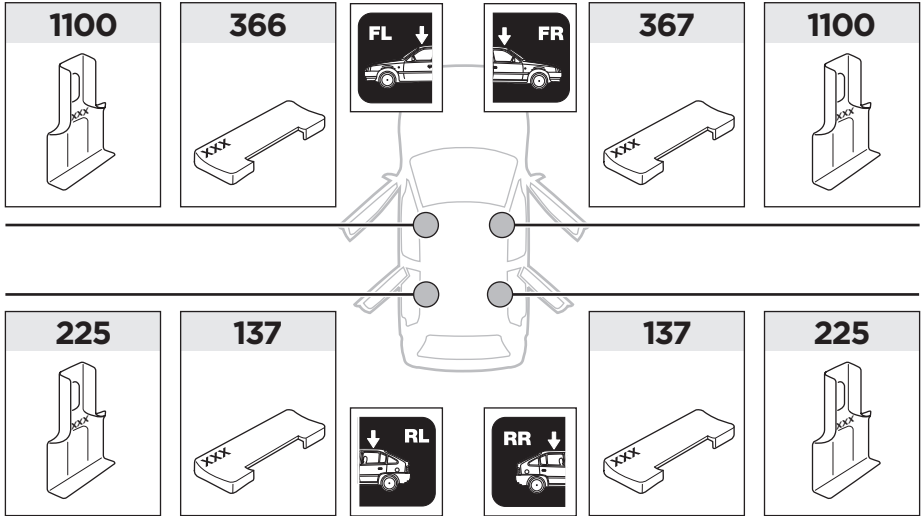

367 x1

225 x2

1100 x2

x1

x1

1

	X (scale)	X (mm)	X (inch)
HYUNDAI Santa Fe, 5-dr SUV, 13-15, 16-18	47	1121	44 1/8

	Y (scale)	Y (mm)	Y (inch)
HYUNDAI Santa Fe, 5-dr SUV, 13-15, 16-18	42,5	1076	42 3/8

2

HYUNDAI Santa Fe, 5-dr SUV, 13-15, 16-18

3

	W (mm)	Z (mm)	W (inch)	Z (inch)
HYUNDAI Santa Fe , 5-dr SUV, 13-15, 16-18	270	700	10 ⁵/₈	27 ¹/₂