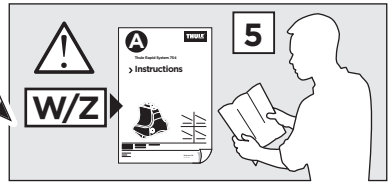

	X (scale)	X (mm)	X (inch)
PEUGEOT 306, 4-dr Sedan, 95-00	23,5	886	34 ⁷/₈

	Y (scale)	Y (mm)	Y (inch)
PEUGEOT 306, 4-dr Sedan, 95-00	20	851	33 ¹/₂

2

PEUGEOT 306, 4-dr Sedan, 95-00

3

	W (mm)	Z (mm)	W (inch)	Z (inch)
PEUGEOT 306 , 4-dr Sedan, 95-00	190	700	7 1/2	27 1/2