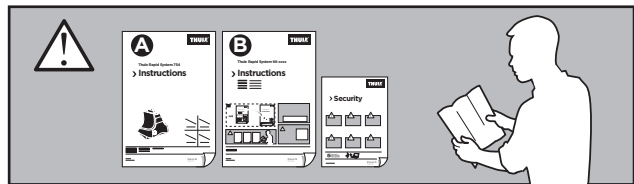

ISO 11154-E

141073

C.20130619
519-1073-01

Bring your life
thule.com