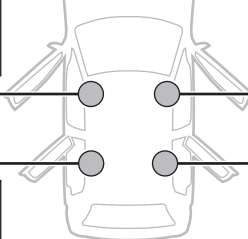

Thule Rapid System Kit 1073

> Instructions

PEUGEOT 306, 4-dr Sedan, 95-00

ISO 11154-E

141073

C.20130619
519-1073-01

Bring your life
thule.com

1

	X (scale)	X (mm)	X (inch)
PEUGEOT 306, 4-dr Sedan, 95-00	23,5	886	34 ⁷/₈

	Y (scale)	Y (mm)	Y (inch)
PEUGEOT 306, 4-dr Sedan, 95-00	20	851	33 ¹/₂

2

PEUGEOT 306, 4-dr Sedan, 95-00

3

	W (mm)	Z (mm)	W (inch)	Z (inch)
PEUGEOT 306 , 4-dr Sedan, 95-00	190	700	7 1/2	27 1/2