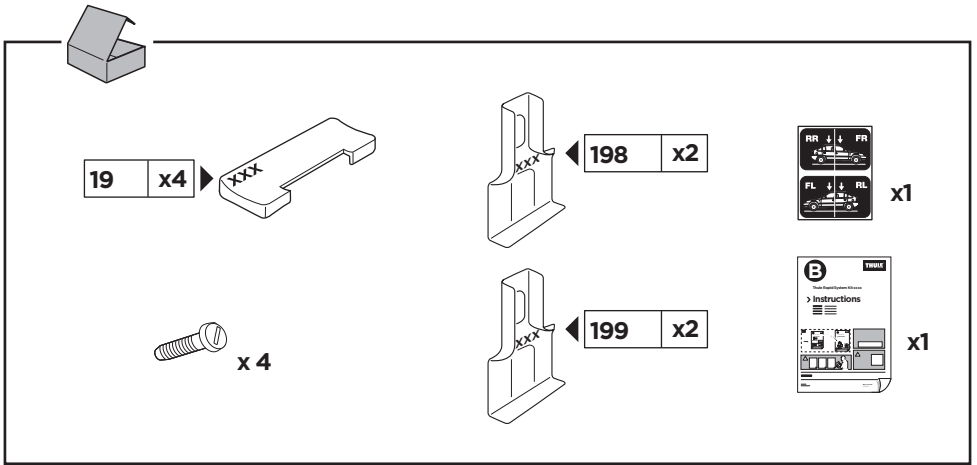

Thule Rapid System Kit 1073

> Instructions

PEUGEOT 306, 4-dr Sedan, 95-00

ISO 11154-E

141073

C.20130619
519-1073-01

Bring your life
thule.com

1

	X (scale)	X (mm)	X (inch)
PEUGEOT 306, 4-dr Sedan, 95-00	23,5	886	34 ⁷/₈

	Y (scale)	Y (mm)	Y (inch)
PEUGEOT 306, 4-dr Sedan, 95-00	20	851	33 ¹/₂

2

PEUGEOT 306, 4-dr Sedan, 95-00

3

	W (mm)	Z (mm)	W (inch)	Z (inch)
PEUGEOT 306 , 4-dr Sedan, 95-00	190	700	7 1/2	27 1/2