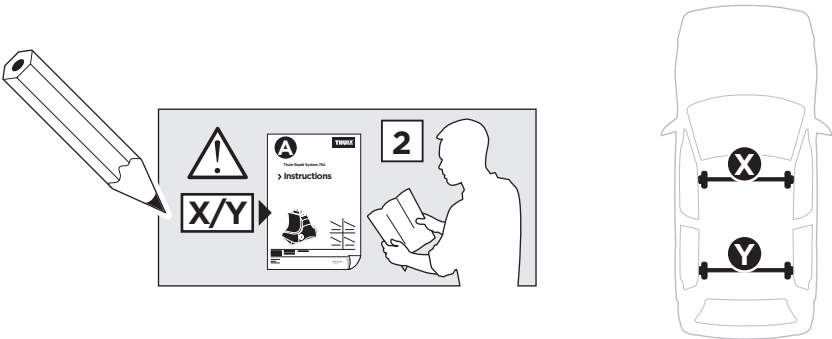

Thule Rapid System Kit 1073

> Instructions

PEUGEOT 306, 4-dr Sedan, 95-00

ISO 11154-E

141073

C.20130619
519-1073-01

Bring your life
thule.com

1

	X (scale)	X (mm)	X (inch)
PEUGEOT 306, 4-dr Sedan, 95-00	23,5	886	34 ⁷/₈

	Y (scale)	Y (mm)	Y (inch)
PEUGEOT 306, 4-dr Sedan, 95-00	20	851	33 ¹/₂

2

PEUGEOT 306, 4-dr Sedan, 95-00

3

	W (mm)	Z (mm)	W (inch)	Z (inch)
PEUGEOT 306 , 4-dr Sedan, 95-00	190	700	7 1/2	27 1/2