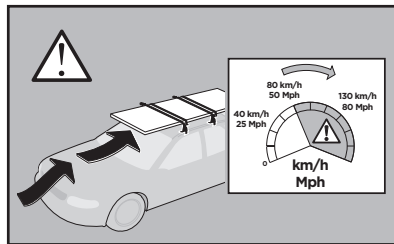

Thule Rapid System Kit 1073

> Instructions

PEUGEOT 306, 4-dr Sedan, 95-00

ISO 11154-E

141073

C.20130619
519-1073-01

Bring your life
thule.com

1

	X (scale)	X (mm)	X (inch)
PEUGEOT 306, 4-dr Sedan, 95-00	23,5	886	34 ⁷/₈

	Y (scale)	Y (mm)	Y (inch)
PEUGEOT 306, 4-dr Sedan, 95-00	20	851	33 ¹/₂

2

PEUGEOT 306, 4-dr Sedan, 95-00

3

	W (mm)	Z (mm)	W (inch)	Z (inch)
PEUGEOT 306 , 4-dr Sedan, 95-00	190	700	7 1/2	27 1/2