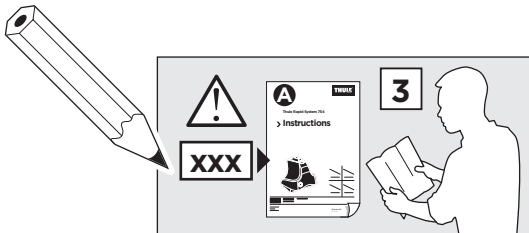

Thule Rapid System Kit 1073

> Instructions

PEUGEOT 306, 4-dr Sedan, 95-00

ISO 11154-E

141073

C.20130619
519-1073-01

Bring your life
thule.com

1

	X (scale)	X (mm)	X (inch)
PEUGEOT 306, 4-dr Sedan, 95-00	23,5	886	34 ⁷/₈

	Y (scale)	Y (mm)	Y (inch)
PEUGEOT 306, 4-dr Sedan, 95-00	20	851	33 ¹/₂

2

PEUGEOT 306, 4-dr Sedan, 95-00

3

	W (mm)	Z (mm)	W (inch)	Z (inch)
PEUGEOT 306 , 4-dr Sedan, 95-00	190	700	7 1/2	27 1/2