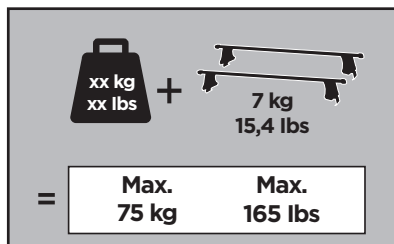

Thule Rapid System Kit 1073

> Instructions

PEUGEOT 306, 4-dr Sedan, 95-00

ISO 11154-E

141073

C.20130619
519-1073-01

Bring your life
thule.com

1

	X (scale)	X (mm)	X (inch)
PEUGEOT 306, 4-dr Sedan, 95-00	23,5	886	34 ⁷/₈

	Y (scale)	Y (mm)	Y (inch)
PEUGEOT 306, 4-dr Sedan, 95-00	20	851	33 ¹/₂

2

PEUGEOT 306, 4-dr Sedan, 95-00

3

	W (mm)	Z (mm)	W (inch)	Z (inch)
PEUGEOT 306 , 4-dr Sedan, 95-00	190	700	7 1/2	27 1/2