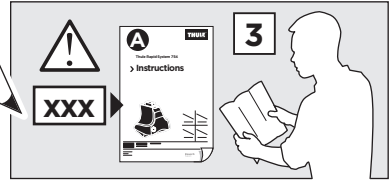

2

Audi A5, 2-dr Coupé, 07-16 / *08-16

Audi S5, 2-dr Coupé, *08-16

Audi A5 Sportback, 5-dr Hatchback, 09-16, 17-