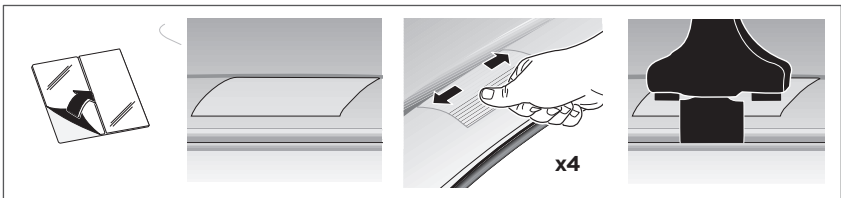

2

Audi A5, 2-dr Coupé, 07-16 / *08-16

Audi S5, 2-dr Coupé, *08-16

Audi A5 Sportback, 5-dr Hatchback, 09-16, 17-

3

	W (mm)	Z (mm)	W (inch)	Z (inch)
Audi A5, 2-dr Coupé, 07-16 / *08-16	160	705	6 1/4"	27 3/4"
Audi S5, 2-dr Coupé, *08-16	160	705	6 1/4"	27 3/4"

4

3

	W (mm)	Z (mm)	W (inch)	Z (inch)
Audi A5 Sportback , 5-dr Hatchback, 09-16/ *10-16	130	720	5 1/8"	28 3/8"
Audi A5 Sportback , 5-dr Hatchback, 17-	165	710	6 1/4"	28"

4

Thule Sweden AB, Box 69, 330 33 Hillerstorp, SWEDEN
Thule Inc., 42 Silvermine Road, Seymour, Connecticut 06483, USA