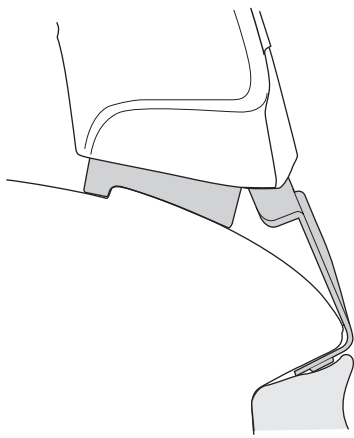

4

3

	W (mm)	Z (mm)	W (inch)	Z (inch)
Audi A5 Sportback , 5-dr Hatchback, 09-16/ *10-16	130	720	5 1/8"	28 3/8"
Audi A5 Sportback , 5-dr Hatchback, 17-	165	710	6 1/4"	28"

4

Thule Sweden AB, Box 69, 330 33 Hillerstorp, SWEDEN
Thule Inc., 42 Silvermine Road, Seymour, Connecticut 06483, USA