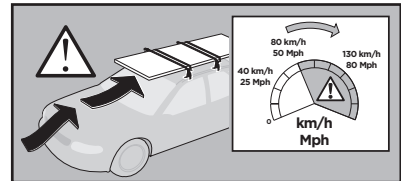

Thule Rapid System Kit 1571

> Instructions

Audi A5, 2-dr Coupé, 07-16 / *08-16

Audi S5, 2-dr Coupé, *08-16

Audi A5 Sportback, 5-dr Hatchback, 09-16, 17-

*North America

		+		
	xx kg		7 kg	
	xx lbs		15,4 lbs	
=	2-dr	Max.	Max.	
		50 kg	110 lbs	
=	5-dr	Max.	Max.	
		60 kg	132 lbs	