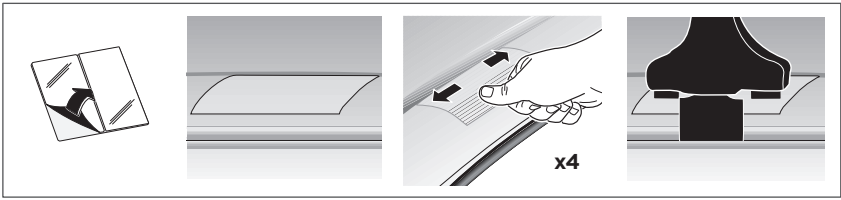

	Y (scale)	Y (mm)	Y (inch)
Audi A5 , 2-dr Coupé, 07-16 / *08-16	36	1011	39 3/4"
Audi S5 , 2-dr Coupé, *08-16	36	1011	39 3/4"
Audi A5 Sportback , 5-dr Hatchback, 09-16	37	1021	40 1/4"
Audi A5 Sportback , 5-dr Hatchback, 17-	36	1011	39 3/4"

2

Audi A5, 2-dr Coupé, 07-16 / *08-16

Audi S5, 2-dr Coupé, *08-16

Audi A5 Sportback, 5-dr Hatchback, 09-16, 17-

3

	W (mm)	Z (mm)	W (inch)	Z (inch)
Audi A5, 2-dr Coupé, 07-16 / *08-16	160	705	6 1/4"	27 3/4"
Audi S5, 2-dr Coupé, *08-16	160	705	6 1/4"	27 3/4"

4

3

	W (mm)	Z (mm)	W (inch)	Z (inch)
Audi A5 Sportback , 5-dr Hatchback, 09-16/ *10-16	130	720	5 1/8"	28 3/8"
Audi A5 Sportback , 5-dr Hatchback, 17-	165	710	6 1/4"	28"

4

Thule Sweden AB, Box 69, 330 33 Hillerstorp, SWEDEN
Thule Inc., 42 Silvermine Road, Seymour, Connecticut 06483, USA