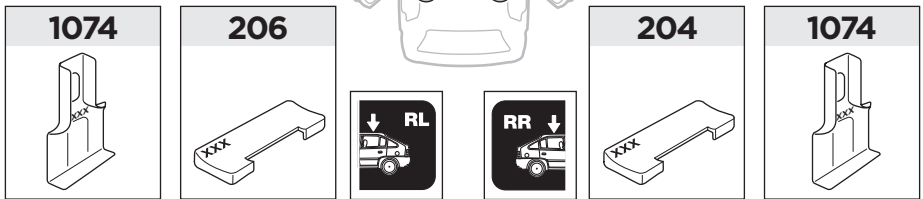

ISO 11154-E

141571

C.2017/0117
519-1571-08

Bring your life
thule.com

1

	X (scale)	X (mm)	X (inch)
Audi A5 , 2-dr Coupé, 07-16 / *08-16	39	1041	41"
Audi S5 , 2-dr Coupé, *08-16	39	1041	41"
Audi A5 Sportback , 5-dr Hatchback, 09-16	39	1041	41"
Audi A5 Sportback , 5-dr Hatchback, 17-	39.5	1046	41 1/8"

	Y (scale)	Y (mm)	Y (inch)
Audi A5 , 2-dr Coupé, 07-16 / *08-16	36	1011	39 3/4"
Audi S5 , 2-dr Coupé, *08-16	36	1011	39 3/4"
Audi A5 Sportback , 5-dr Hatchback, 09-16	37	1021	40 1/4"
Audi A5 Sportback , 5-dr Hatchback, 17-	36	1011	39 3/4"

2

Audi A5, 2-dr Coupé, 07-16 / *08-16

Audi S5, 2-dr Coupé, *08-16

Audi A5 Sportback, 5-dr Hatchback, 09-16, 17-

3

	W (mm)	Z (mm)	W (inch)	Z (inch)
Audi A5, 2-dr Coupé, 07-16 / *08-16	160	705	6 1/4"	27 3/4"
Audi S5, 2-dr Coupé, *08-16	160	705	6 1/4"	27 3/4"

4

3

	W (mm)	Z (mm)	W (inch)	Z (inch)
Audi A5 Sportback , 5-dr Hatchback, 09-16/ *10-16	130	720	5 1/8"	28 3/8"
Audi A5 Sportback , 5-dr Hatchback, 17-	165	710	6 1/4"	28"

4

Thule Sweden AB, Box 69, 330 33 Hillerstorp, SWEDEN
Thule Inc., 42 Silvermine Road, Seymour, Connecticut 06483, USA