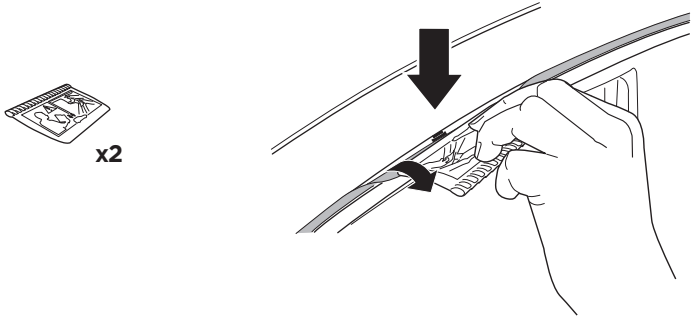

2

Audi A5, 2-dr Coupé, 07-16 / *08-16

Audi S5, 2-dr Coupé, *08-16

Audi A5 Sportback, 5-dr Hatchback, 09-16, 17-

3

	W (mm)	Z (mm)	W (inch)	Z (inch)
Audi A5, 2-dr Coupé, 07-16 / *08-16	160	705	6 1/4"	27 3/4"
Audi S5, 2-dr Coupé, *08-16	160	705	6 1/4"	27 3/4"

4

3

	W (mm)	Z (mm)	W (inch)	Z (inch)
Audi A5 Sportback , 5-dr Hatchback, 09-16/ *10-16	130	720	5 1/8"	28 3/8"
Audi A5 Sportback , 5-dr Hatchback, 17-	165	710	6 1/4"	28"

4

Thule Sweden AB, Box 69, 330 33 Hillerstorp, SWEDEN
Thule Inc., 42 Silvermine Road, Seymour, Connecticut 06483, USA