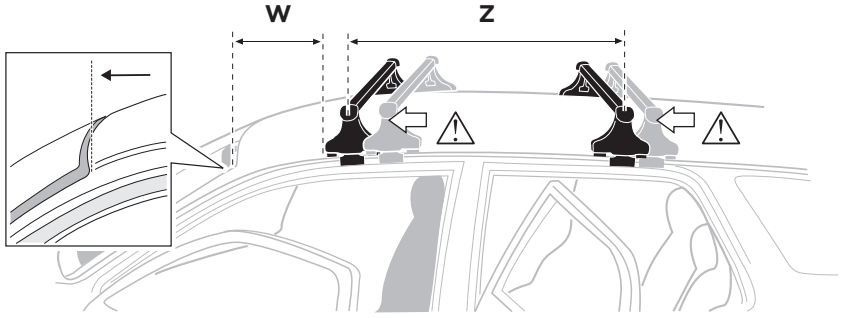

	Y (scale)	Y (mm)	Y (inch)
Audi A5 , 2-dr Coupé, 07-16 / *08-16	36	1011	39 3/4"
Audi S5 , 2-dr Coupé, *08-16	36	1011	39 3/4"
Audi A5 Sportback , 5-dr Hatchback, 09-16	37	1021	40 1/4"
Audi A5 Sportback , 5-dr Hatchback, 17-	36	1011	39 3/4"

2

Audi A5, 2-dr Coupé, 07-16 / *08-16

Audi S5, 2-dr Coupé, *08-16

Audi A5 Sportback, 5-dr Hatchback, 09-16, 17-

3

	W (mm)	Z (mm)	W (inch)	Z (inch)
Audi A5, 2-dr Coupé, 07-16 / *08-16	160	705	6 1/4"	27 3/4"
Audi S5, 2-dr Coupé, *08-16	160	705	6 1/4"	27 3/4"

4

3

	W (mm)	Z (mm)	W (inch)	Z (inch)
Audi A5 Sportback , 5-dr Hatchback, 09-16/ *10-16	130	720	5 1/8"	28 3/8"
Audi A5 Sportback , 5-dr Hatchback, 17-	165	710	6 1/4"	28"

4

Thule Sweden AB, Box 69, 330 33 Hillerstorp, SWEDEN
Thule Inc., 42 Silvermine Road, Seymour, Connecticut 06483, USA