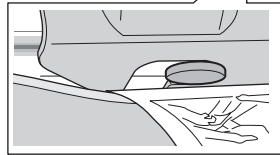

2

Audi A5, 2-dr Coupé, 07-16 / *08-16

Audi S5, 2-dr Coupé, *08-16

Audi A5 Sportback, 5-dr Hatchback, 09-16, 17-

3

	W (mm)	Z (mm)	W (inch)	Z (inch)
Audi A5, 2-dr Coupé, 07-16 / *08-16	160	705	6 1/4"	27 3/4"
Audi S5, 2-dr Coupé, *08-16	160	705	6 1/4"	27 3/4"

4

3

	W (mm)	Z (mm)	W (inch)	Z (inch)
Audi A5 Sportback , 5-dr Hatchback, 09-16/ *10-16	130	720	5 1/8"	28 3/8"
Audi A5 Sportback , 5-dr Hatchback, 17-	165	710	6 1/4"	28"

4

Thule Sweden AB, Box 69, 330 33 Hillerstorp, SWEDEN
Thule Inc., 42 Silvermine Road, Seymour, Connecticut 06483, USA