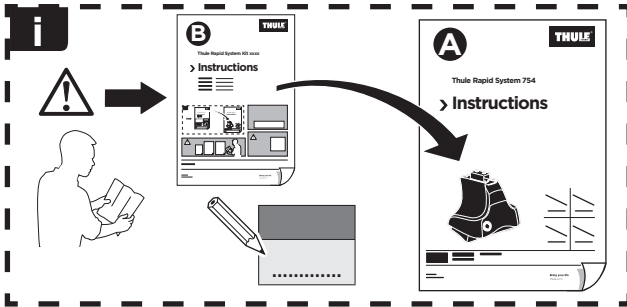

Thule Rapid System Kit 1571

> Instructions

Audi A5, 2-dr Coupé, 07-16 / *08-16

Audi S5, 2-dr Coupé, *08-16

Audi A5 Sportback, 5-dr Hatchback, 09-16, 17-

*North America

		+		
	xx kg		7 kg	
	xx lbs		15,4 lbs	
=	2-dr	Max.	Max.	
		50 kg	110 lbs	
=	5-dr	Max.	Max.	
		60 kg	132 lbs	