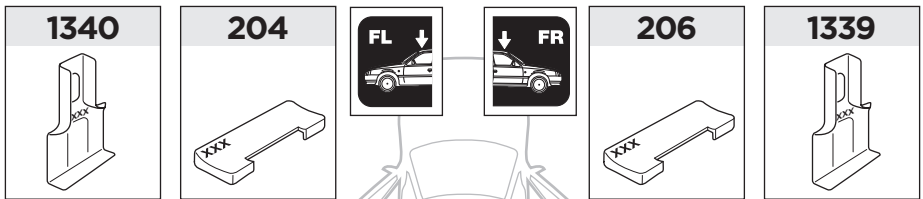

	Y (scale)	Y (mm)	Y (inch)
Audi A5 , 2-dr Coupé, 07-16 / *08-16	36	1011	39 3/4"
Audi S5 , 2-dr Coupé, *08-16	36	1011	39 3/4"
Audi A5 Sportback , 5-dr Hatchback, 09-16	37	1021	40 1/4"
Audi A5 Sportback , 5-dr Hatchback, 17-	36	1011	39 3/4"

2

Audi A5, 2-dr Coupé, 07-16 / *08-16

Audi S5, 2-dr Coupé, *08-16

Audi A5 Sportback, 5-dr Hatchback, 09-16, 17-

3

	W (mm)	Z (mm)	W (inch)	Z (inch)
Audi A5, 2-dr Coupé, 07-16 / *08-16	160	705	6 1/4"	27 3/4"
Audi S5, 2-dr Coupé, *08-16	160	705	6 1/4"	27 3/4"

4

3

	W (mm)	Z (mm)	W (inch)	Z (inch)
Audi A5 Sportback , 5-dr Hatchback, 09-16/ *10-16	130	720	5 1/8"	28 3/8"
Audi A5 Sportback , 5-dr Hatchback, 17-	165	710	6 1/4"	28"

4

Thule Sweden AB, Box 69, 330 33 Hillerstorp, SWEDEN
Thule Inc., 42 Silvermine Road, Seymour, Connecticut 06483, USA