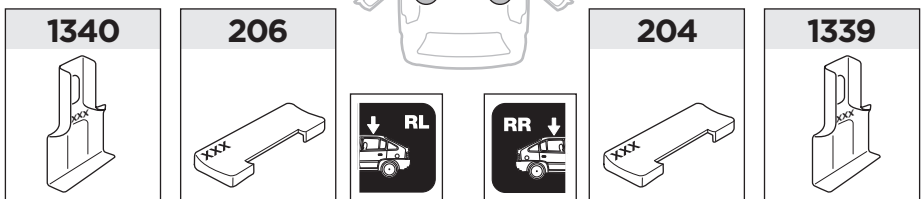

	Y (scale)	Y (mm)	Y (inch)
Audi A5 , 2-dr Coupé, 07-16 / *08-16	36	1011	39 3/4"
Audi S5 , 2-dr Coupé, *08-16	36	1011	39 3/4"
Audi A5 Sportback , 5-dr Hatchback, 09-16	37	1021	40 1/4"
Audi A5 Sportback , 5-dr Hatchback, 17-	36	1011	39 3/4"

2

Audi A5, 2-dr Coupé, 07-16 / *08-16

Audi S5, 2-dr Coupé, *08-16

Audi A5 Sportback, 5-dr Hatchback, 09-16, 17-

3

	W (mm)	Z (mm)	W (inch)	Z (inch)
Audi A5, 2-dr Coupé, 07-16 / *08-16	160	705	6 1/4"	27 3/4"
Audi S5, 2-dr Coupé, *08-16	160	705	6 1/4"	27 3/4"

4

3

	W (mm)	Z (mm)	W (inch)	Z (inch)
Audi A5 Sportback , 5-dr Hatchback, 09-16/ *10-16	130	720	5 1/8"	28 3/8"
Audi A5 Sportback , 5-dr Hatchback, 17-	165	710	6 1/4"	28"

4

Thule Sweden AB, Box 69, 330 33 Hillerstorp, SWEDEN
Thule Inc., 42 Silvermine Road, Seymour, Connecticut 06483, USA