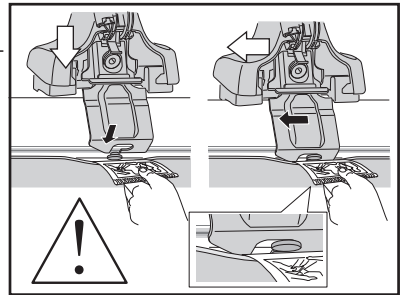

+		
	xx kg		7 kg	
	xx lbs		15,4 lbs	
=	2-dr	Max.	Max.	
		50 kg	110 lbs	
=	5-dr	Max.	Max.	
		60 kg	132 lbs