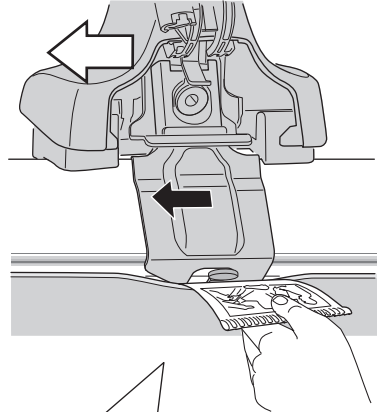

2

Audi A5, 2-dr Coupé, 07-16 / *08-16

Audi S5, 2-dr Coupé, *08-16

Audi A5 Sportback, 5-dr Hatchback, 09-16, 17-

3

	W (mm)	Z (mm)	W (inch)	Z (inch)
Audi A5, 2-dr Coupé, 07-16 / *08-16	160	705	6 1/4"	27 3/4"
Audi S5, 2-dr Coupé, *08-16	160	705	6 1/4"	27 3/4"

4

3

	W (mm)	Z (mm)	W (inch)	Z (inch)
Audi A5 Sportback , 5-dr Hatchback, 09-16/ *10-16	130	720	5 1/8"	28 3/8"
Audi A5 Sportback , 5-dr Hatchback, 17-	165	710	6 1/4"	28"

4

Thule Sweden AB, Box 69, 330 33 Hillerstorp, SWEDEN
Thule Inc., 42 Silvermine Road, Seymour, Connecticut 06483, USA