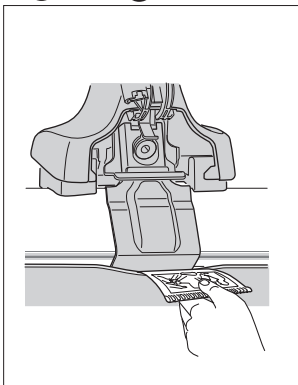

2

Audi A5, 2-dr Coupé, 07-16 / *08-16

Audi S5, 2-dr Coupé, *08-16

Audi A5 Sportback, 5-dr Hatchback, 09-16, 17-

3

	W (mm)	Z (mm)	W (inch)	Z (inch)
Audi A5, 2-dr Coupé, 07-16 / *08-16	160	705	6 1/4"	27 3/4"
Audi S5, 2-dr Coupé, *08-16	160	705	6 1/4"	27 3/4"

4

3

	W (mm)	Z (mm)	W (inch)	Z (inch)
Audi A5 Sportback , 5-dr Hatchback, 09-16/ *10-16	130	720	5 1/8"	28 3/8"
Audi A5 Sportback , 5-dr Hatchback, 17-	165	710	6 1/4"	28"

4

Thule Sweden AB, Box 69, 330 33 Hillerstorp, SWEDEN
Thule Inc., 42 Silvermine Road, Seymour, Connecticut 06483, USA