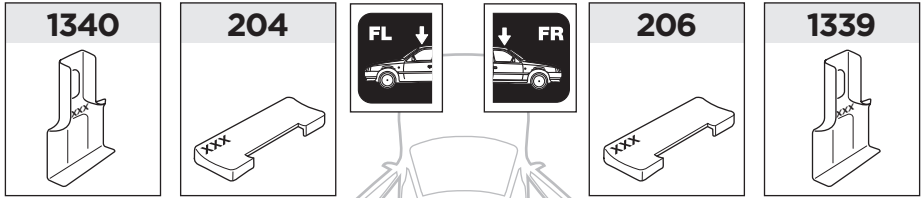

Thule Rapid System Kit 1571

> Instructions

Audi A5, 2-dr Coupé, 07-16 / *08-16

Audi S5, 2-dr Coupé, *08-16

Audi A5 Sportback, 5-dr Hatchback, 09-16, 17-

*North America

		+		
	xx kg		7 kg	
	xx lbs		15,4 lbs	
=	2-dr	Max.	Max.	
		50 kg	110 lbs	
=	5-dr	Max.	Max.	
		60 kg	132 lbs	

ISO 11154-E

141571

C.2017/0117
519-1571-08

Bring your life
thule.com

1

	X (scale)	X (mm)	X (inch)
Audi A5 , 2-dr Coupé, 07-16 / *08-16	39	1041	41"
Audi S5 , 2-dr Coupé, *08-16	39	1041	41"
Audi A5 Sportback , 5-dr Hatchback, 09-16	39	1041	41"
Audi A5 Sportback , 5-dr Hatchback, 17-	39.5	1046	41 1/8"

	Y (scale)	Y (mm)	Y (inch)
Audi A5 , 2-dr Coupé, 07-16 / *08-16	36	1011	39 3/4"
Audi S5 , 2-dr Coupé, *08-16	36	1011	39 3/4"
Audi A5 Sportback , 5-dr Hatchback, 09-16	37	1021	40 1/4"
Audi A5 Sportback , 5-dr Hatchback, 17-	36	1011	39 3/4"

2

Audi A5, 2-dr Coupé, 07-16 / *08-16

Audi S5, 2-dr Coupé, *08-16

Audi A5 Sportback, 5-dr Hatchback, 09-16, 17-

3

	W (mm)	Z (mm)	W (inch)	Z (inch)
Audi A5, 2-dr Coupé, 07-16 / *08-16	160	705	6 1/4"	27 3/4"
Audi S5, 2-dr Coupé, *08-16	160	705	6 1/4"	27 3/4"