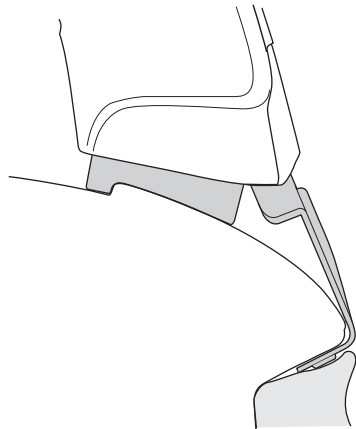

	Y (scale)	Y (mm)	Y (inch)
Audi A5 , 2-dr Coupé, 07-16 / *08-16	36	1011	39 3/4"
Audi S5 , 2-dr Coupé, *08-16	36	1011	39 3/4"
Audi A5 Sportback , 5-dr Hatchback, 09-16	37	1021	40 1/4"
Audi A5 Sportback , 5-dr Hatchback, 17-	36	1011	39 3/4"

2

Audi A5, 2-dr Coupé, 07-16 / *08-16

Audi S5, 2-dr Coupé, *08-16

Audi A5 Sportback, 5-dr Hatchback, 09-16, 17-

3

	W (mm)	Z (mm)	W (inch)	Z (inch)
Audi A5, 2-dr Coupé, 07-16 / *08-16	160	705	6 1/4"	27 3/4"
Audi S5, 2-dr Coupé, *08-16	160	705	6 1/4"	27 3/4"

4

3

	W (mm)	Z (mm)	W (inch)	Z (inch)
Audi A5 Sportback , 5-dr Hatchback, 09-16/ *10-16	130	720	5 1/8"	28 3/8"
Audi A5 Sportback , 5-dr Hatchback, 17-	165	710	6 1/4"	28"

4

Thule Sweden AB, Box 69, 330 33 Hillerstorp, SWEDEN
Thule Inc., 42 Silvermine Road, Seymour, Connecticut 06483, USA