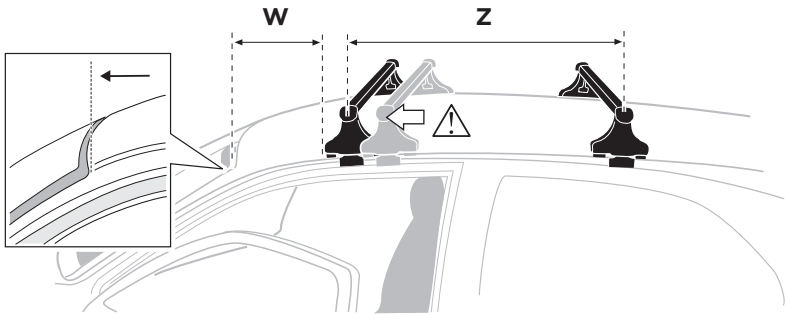

	Y (scale)	Y (mm)	Y (inch)
Audi A5 , 2-dr Coupé, 07-16 / *08-16	36	1011	39 3/4"
Audi S5 , 2-dr Coupé, *08-16	36	1011	39 3/4"
Audi A5 Sportback , 5-dr Hatchback, 09-16	37	1021	40 1/4"
Audi A5 Sportback , 5-dr Hatchback, 17-	36	1011	39 3/4"

2

Audi A5, 2-dr Coupé, 07-16 / *08-16

Audi S5, 2-dr Coupé, *08-16

Audi A5 Sportback, 5-dr Hatchback, 09-16, 17-

3

	W (mm)	Z (mm)	W (inch)	Z (inch)
Audi A5, 2-dr Coupé, 07-16 / *08-16	160	705	6 1/4"	27 3/4"
Audi S5, 2-dr Coupé, *08-16	160	705	6 1/4"	27 3/4"

4

3

	W (mm)	Z (mm)	W (inch)	Z (inch)
Audi A5 Sportback , 5-dr Hatchback, 09-16/ *10-16	130	720	5 1/8"	28 3/8"
Audi A5 Sportback , 5-dr Hatchback, 17-	165	710	6 1/4"	28"

4

Thule Sweden AB, Box 69, 330 33 Hillerstorp, SWEDEN
Thule Inc., 42 Silvermine Road, Seymour, Connecticut 06483, USA