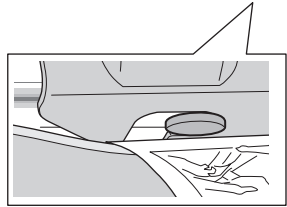

4

3

	W (mm)	Z (mm)	W (inch)	Z (inch)
Audi A5 Sportback , 5-dr Hatchback, 09-16/ *10-16	130	720	5 1/8"	28 3/8"
Audi A5 Sportback , 5-dr Hatchback, 17-	165	710	6 1/4"	28"

4

Thule Sweden AB, Box 69, 330 33 Hillerstorp, SWEDEN
Thule Inc., 42 Silvermine Road, Seymour, Connecticut 06483, USA