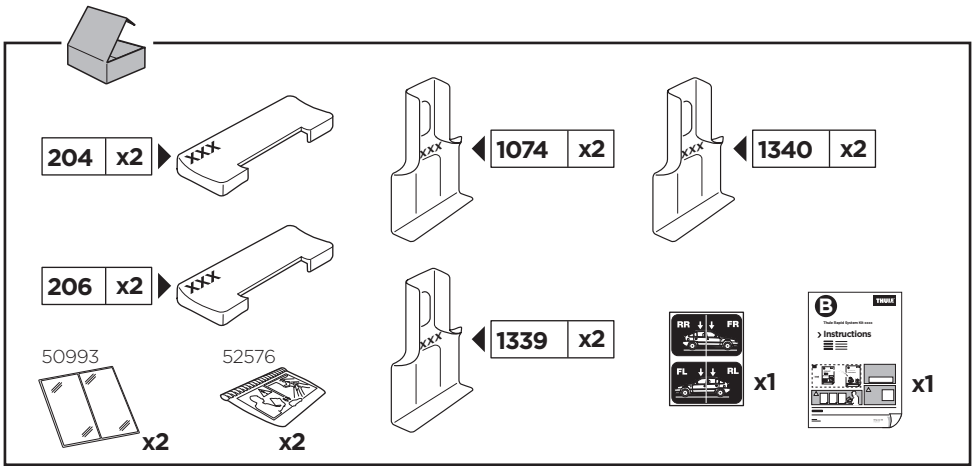

Thule Rapid System Kit 1571

> Instructions

Audi A5, 2-dr Coupé, 07-16 / *08-16

Audi S5, 2-dr Coupé, *08-16

Audi A5 Sportback, 5-dr Hatchback, 09-16, 17-

*North America

		+		
	xx kg		7 kg	
	xx lbs		15,4 lbs	
=	2-dr	Max.	Max.	
		50 kg	110 lbs	
=	5-dr	Max.	Max.	
		60 kg	132 lbs	

ISO 11154-E

141571

C.2017/0117
519-1571-08

Bring your life
thule.com

1

	X (scale)	X (mm)	X (inch)
Audi A5 , 2-dr Coupé, 07-16 / *08-16	39	1041	41"
Audi S5 , 2-dr Coupé, *08-16	39	1041	41"
Audi A5 Sportback , 5-dr Hatchback, 09-16	39	1041	41"
Audi A5 Sportback , 5-dr Hatchback, 17-	39.5	1046	41 1/8"

	Y (scale)	Y (mm)	Y (inch)
Audi A5 , 2-dr Coupé, 07-16 / *08-16	36	1011	39 3/4"
Audi S5 , 2-dr Coupé, *08-16	36	1011	39 3/4"
Audi A5 Sportback , 5-dr Hatchback, 09-16	37	1021	40 1/4"
Audi A5 Sportback , 5-dr Hatchback, 17-	36	1011	39 3/4"

4

3

	W (mm)	Z (mm)	W (inch)	Z (inch)
Audi A5 Sportback , 5-dr Hatchback, 09-16/ *10-16	130	720	5 1/8"	28 3/8"
Audi A5 Sportback , 5-dr Hatchback, 17-	165	710	6 1/4"	28"

4

Thule Sweden AB, Box 69, 330 33 Hillerstorp, SWEDEN
Thule Inc., 42 Silvermine Road, Seymour, Connecticut 06483, USA