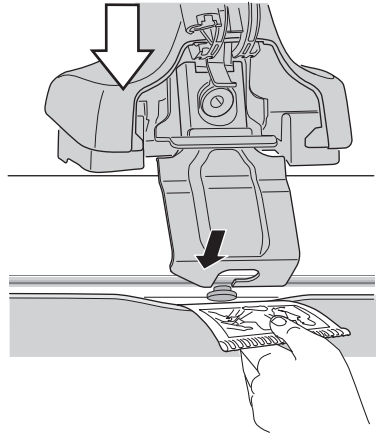

4

3

	W (mm)	Z (mm)	W (inch)	Z (inch)
Audi A5 Sportback , 5-dr Hatchback, 09-16/ *10-16	130	720	5 1/8"	28 3/8"
Audi A5 Sportback , 5-dr Hatchback, 17-	165	710	6 1/4"	28"

4

Thule Sweden AB, Box 69, 330 33 Hillerstorp, SWEDEN
Thule Inc., 42 Silvermine Road, Seymour, Connecticut 06483, USA