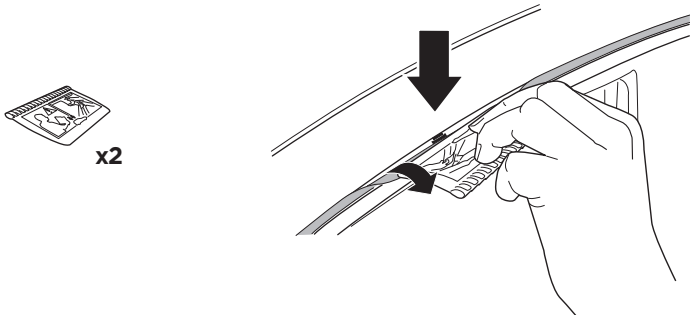

2

Audi A5, 2-dr Coupé, 07-16 / *08-16

Audi S5, 2-dr Coupé, *08-16

Audi A5 Sportback, 5-dr Hatchback, 09-16, 17-

3

	W (mm)	Z (mm)	W (inch)	Z (inch)
Audi A5, 2-dr Coupé, 07-16 / *08-16	160	705	6 1/4"	27 3/4"
Audi S5, 2-dr Coupé, *08-16	160	705	6 1/4"	27 3/4"

4

3

	W (mm)	Z (mm)	W (inch)	Z (inch)
Audi A5 Sportback , 5-dr Hatchback, 09-16/ *10-16	130	720	5 1/8"	28 3/8"
Audi A5 Sportback , 5-dr Hatchback, 17-	165	710	6 1/4"	28"

4

Thule Sweden AB, Box 69, 330 33 Hillerstorp, SWEDEN
Thule Inc., 42 Silvermine Road, Seymour, Connecticut 06483, USA