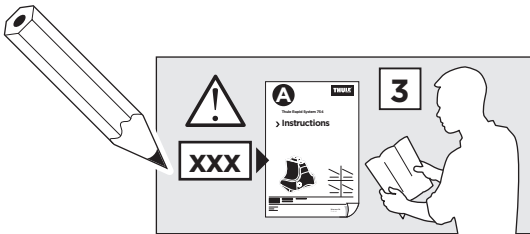

2

FORD Fusion, 4-dr Sedan, *06-12
LINCOLN MKZ, 4-dr Sedan, *07-12
MERCURY Milan, 4-dr Sedan, *06-09