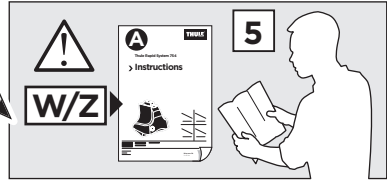

3

	W (mm)	Z (mm)	W (inch)	Z (inch)
FORD Fusion, 4-dr Sedan, *06-12	205	680	8	26 3/4
LINCOLN MKZ, 4-dr Sedan, *07-12	205	680	8	26 3/4
MERCURY Milan, 4-dr Sedan, *06-09	205	680	8	26 3/4