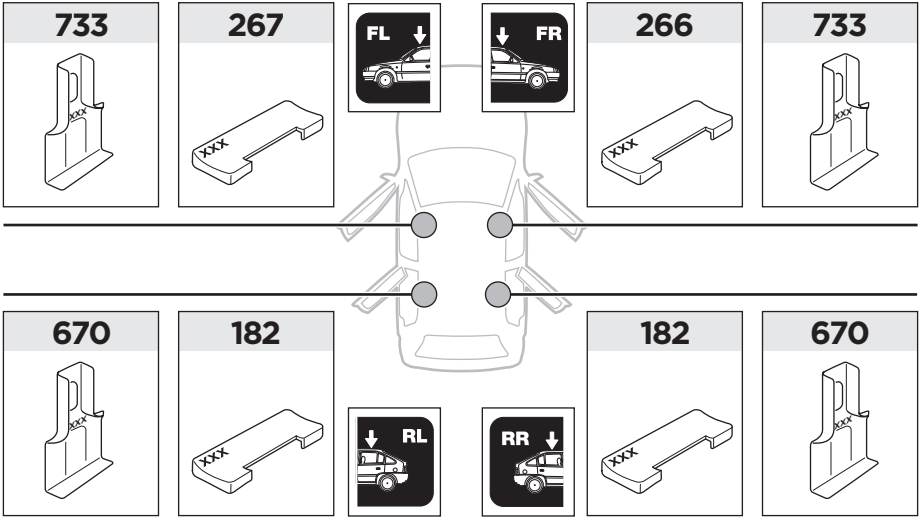

2

FORD Fusion, 4-dr Sedan, *06-12
LINCOLN MKZ, 4-dr Sedan, *07-12
MERCURY Milan, 4-dr Sedan, *06-09