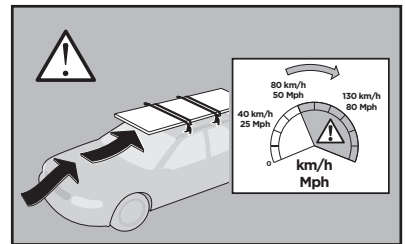

Thule Rapid System Kit 1629

> Instructions

KIA K5, 4-dr Sedan, 11-15

KIA Optima, 4-dr Sedan, 11-15

ISO 11154-E

141629

C.20150811
519-1629-02

Bring your life

thule.com