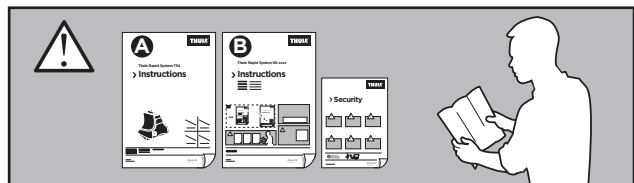

Thule Rapid System Kit 1575

> Instructions

SAAB 9-5, 4-dr Sedan, 10-

ISO 11154-E

141575

C.20130625
519-1575-01

Bring your life
thule.com

173 x2