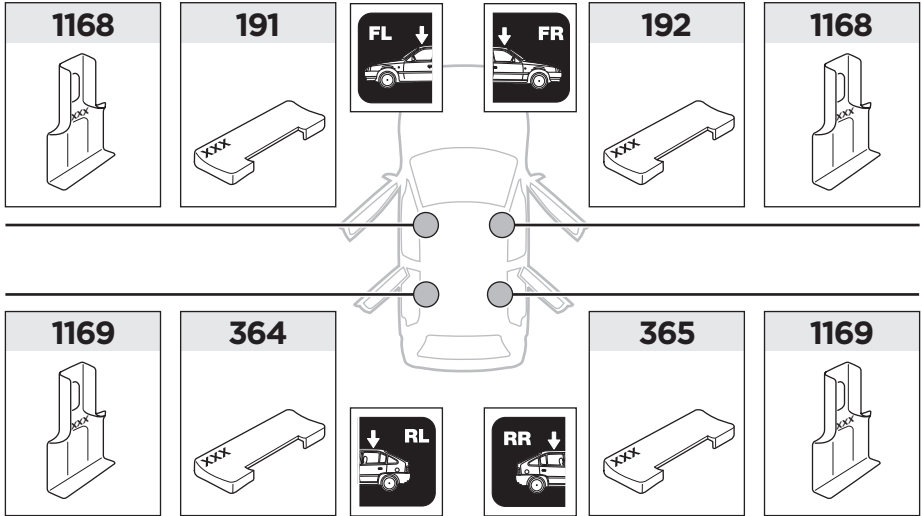

2

MITSUBISHI Attrage, 4-dr Sedan, 13-
MITSUBISHI Mirage, 5-dr Hatchback, 12-
MITSUBISHI Mirage, 5-dr Sedan, 13-
MITSUBISHI Mirage G4, 4-dr Sedan, 17-
MITSUBISHI Space Star, 5-dr Hatchback, 12-