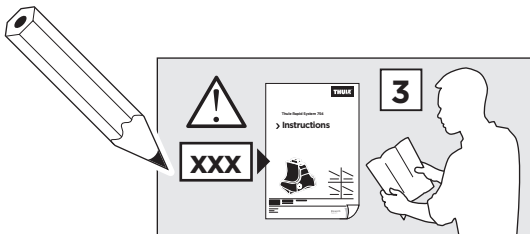

2

Holden Commodore VE, 4-dr Sedan, 06-
Holden Commodore VE, 5-dr Estate, 08-