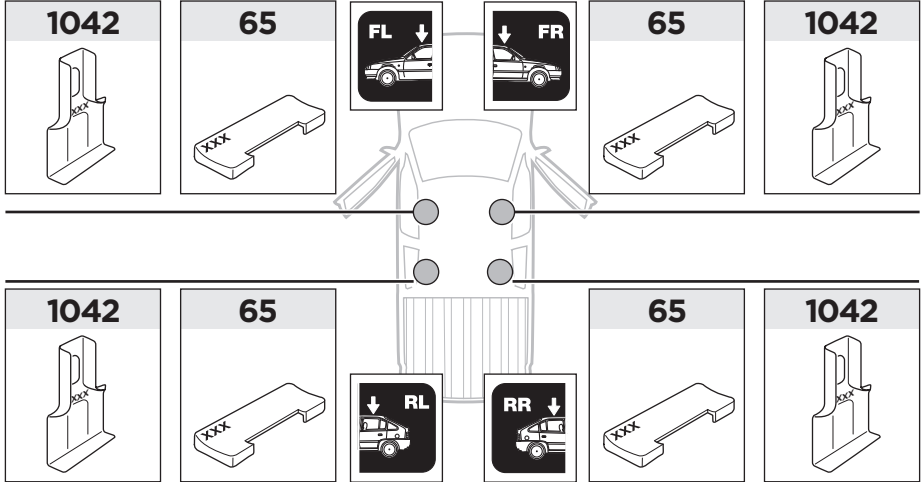

CHEVROLET Silverado, 2-dr Standard Cab, 07-14
GMC Sierra, 2-dr Standard Cab, 07-14