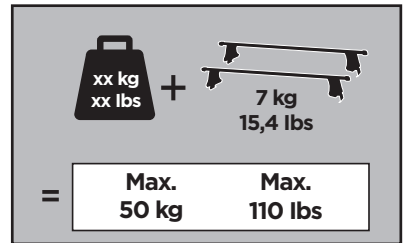

# > Instructions

**CHEVROLET Silverado**, 2-dr Standard Cab, 07-14

**CHEVROLET Silverado**, 4-dr Extended Cab, 07-14

**CHEVROLET Silverado**, 4-dr Crew Cab, 07-14

**GMC Sierra**, 2-dr Standard Cab, 07-14

**GMC Sierra**, 4-dr Extended Cab, 07-14

**GMC Sierra**, 4-dr Crew Cab, 07-14

ISO 11154-E

**141532**

C.20150327  
519-1532-05

**Bring your life**

thule.com

65 x4

1042 x4