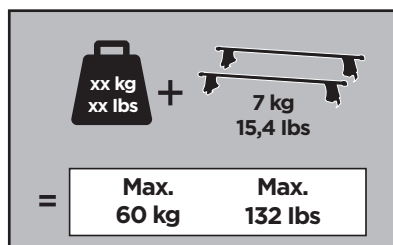

ISO 11154-E

141059

C.20130625
519-1059-01

Bring your life
thule.com