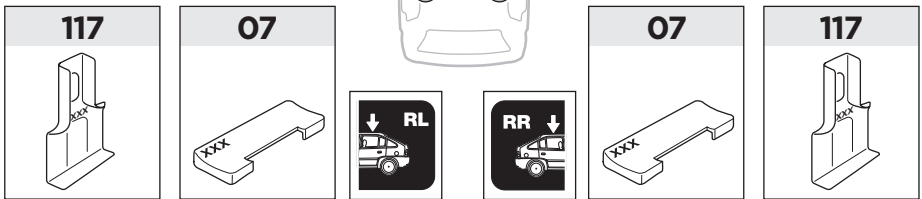

FIAT Bravissimo, 3-dr Hatchback, 96-02
FIAT Bravo, 3-dr Hatchback, 96-02