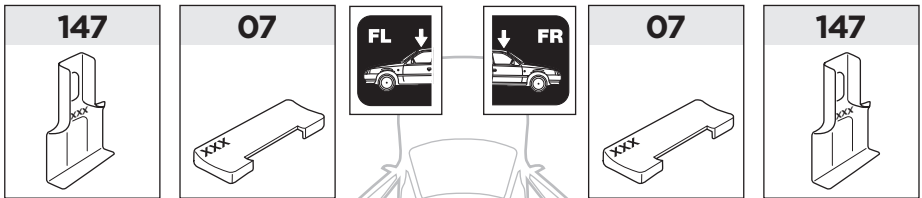

C.20130625
519-1059-01

Bring your life
thule.com

1

	X (scale)	X (mm)	X (inch)
FIAT Bravissimo , 3-dr Hatchback, 96-02	28	931	36 ⁵ / ₈
FIAT Bravo , 3-dr Hatchback, 96-02	28	931	36 ⁵ / ₈
FIAT Brava , 5-dr Hatchback, 96-02	29	941	37
FIAT Marea , 4-dr Sedan, 96-02	28,5	936	36 ⁷ / ₈

	Y (scale)	Y (mm)	Y (inch)
FIAT Bravissimo , 3-dr Hatchback, 96-02	25	901	35 ¹ / ₂
FIAT Bravo , 3-dr Hatchback, 96-02	25	901	35 ¹ / ₂
FIAT Brava , 5-dr Hatchback, 96-02	27	921	36 ¹ / ₄
FIAT Marea , 4-dr Sedan, 96-02	27,5	926	36 ¹ / ₂

2

FIAT Bravissimo, 3-dr Hatchback, 96-02
FIAT Bravo, 3-dr Hatchback, 96-02

FIAT Brava, 5-dr Hatchback, 96-02
FIAT Marea, 4-dr Sedan, 96-02

3

	W (mm)	Z (mm)	W (inch)	Z (inch)
FIAT Bravissimo , 3-dr Hatchback, 96-02	320	700	12 ⁵ / ₈	27 ¹ / ₂
FIAT Bravo , 3-dr Hatchback, 96-02	320	700	12 ⁵ / ₈	27 ¹ / ₂
FIAT Brava , 5-dr Hatchback, 96-02	190	650	7 ¹ / ₂	25 ⁵ / ₈
FIAT Marea , 4-dr Sedan, 96-02	230	650	9	25 ⁵ / ₈