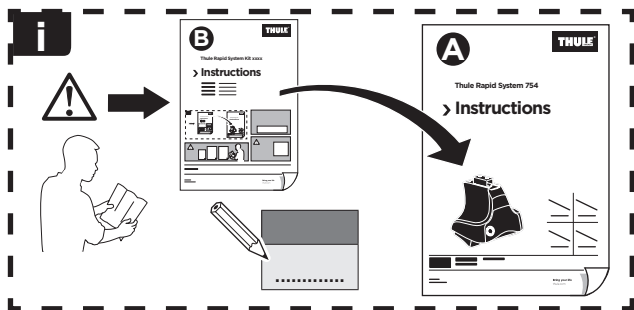

Thule Rapid System Kit 1059

> Instructions

FIAT Bravissimo, 3-dr Hatchback, 96-02

FIAT Bravo, 3-dr Hatchback, 96-02

FIAT Brava, 5-dr Hatchback, 96-02

FIAT Marea, 4-dr Sedan, 96-02

ISO 11154-E

141059

C.20130625
519-1059-01

Bring your life
thule.com

1

	X (scale)	X (mm)	X (inch)
FIAT Bravissimo , 3-dr Hatchback, 96-02	28	931	36 ⁵ / ₈
FIAT Bravo , 3-dr Hatchback, 96-02	28	931	36 ⁵ / ₈
FIAT Brava , 5-dr Hatchback, 96-02	29	941	37
FIAT Marea , 4-dr Sedan, 96-02	28,5	936	36 ⁷ / ₈