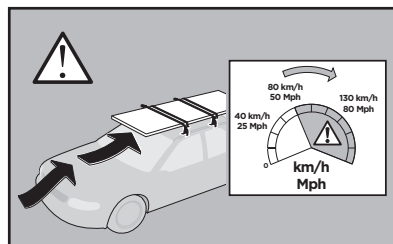

ISO 11154-E

141059

C.20130625
519-1059-01

Bring your life
thule.com