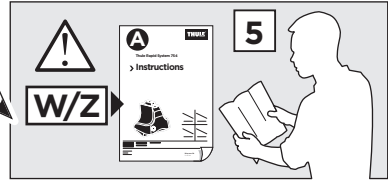

2

FIAT Bravissimo, 3-dr Hatchback, 96-02
FIAT Bravo, 3-dr Hatchback, 96-02

FIAT Brava, 5-dr Hatchback, 96-02
FIAT Marea, 4-dr Sedan, 96-02

3

	W (mm)	Z (mm)	W (inch)	Z (inch)
FIAT Bravissimo , 3-dr Hatchback, 96-02	320	700	12 ⁵ / ₈	27 ¹ / ₂
FIAT Bravo , 3-dr Hatchback, 96-02	320	700	12 ⁵ / ₈	27 ¹ / ₂
FIAT Brava , 5-dr Hatchback, 96-02	190	650	7 ¹ / ₂	25 ⁵ / ₈
FIAT Marea , 4-dr Sedan, 96-02	230	650	9	25 ⁵ / ₈