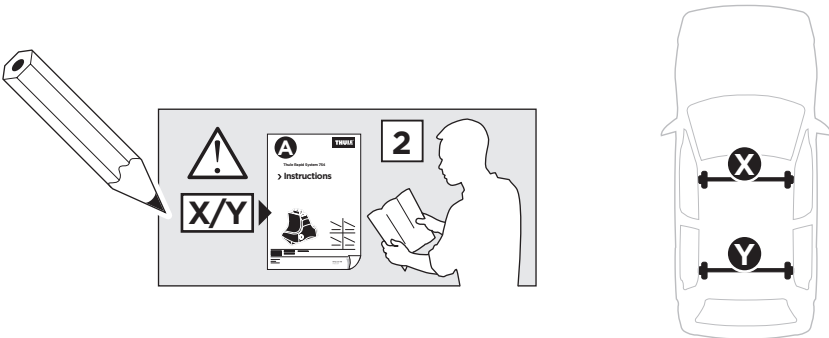

Thule Rapid System Kit 1059

> Instructions

FIAT Bravissimo, 3-dr Hatchback, 96-02

FIAT Bravo, 3-dr Hatchback, 96-02

FIAT Brava, 5-dr Hatchback, 96-02

FIAT Marea, 4-dr Sedan, 96-02

ISO 11154-E

141059

C.20130625
519-1059-01

Bring your life
thule.com

1

	X (scale)	X (mm)	X (inch)
FIAT Bravissimo , 3-dr Hatchback, 96-02	28	931	36 ⁵ / ₈
FIAT Bravo , 3-dr Hatchback, 96-02	28	931	36 ⁵ / ₈
FIAT Brava , 5-dr Hatchback, 96-02	29	941	37
FIAT Marea , 4-dr Sedan, 96-02	28,5	936	36 ⁷ / ₈

	Y (scale)	Y (mm)	Y (inch)
FIAT Bravissimo , 3-dr Hatchback, 96-02	25	901	35 ¹ / ₂
FIAT Bravo , 3-dr Hatchback, 96-02	25	901	35 ¹ / ₂
FIAT Brava , 5-dr Hatchback, 96-02	27	921	36 ¹ / ₄
FIAT Marea , 4-dr Sedan, 96-02	27,5	926	36 ¹ / ₂