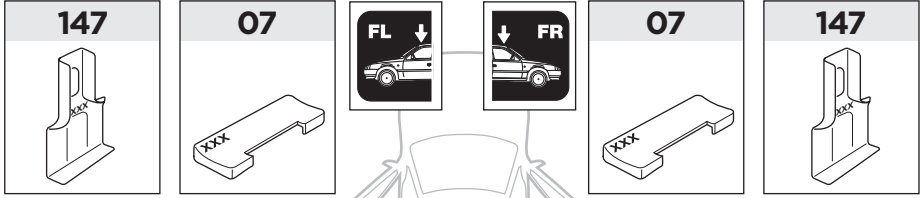

C.20130625
519-1059-01

Bring your life
thule.com

1

	X (scale)	X (mm)	X (inch)
FIAT Bravissimo , 3-dr Hatchback, 96-02	28	931	36 ⁵ / ₈
FIAT Bravo , 3-dr Hatchback, 96-02	28	931	36 ⁵ / ₈
FIAT Brava , 5-dr Hatchback, 96-02	29	941	37
FIAT Marea , 4-dr Sedan, 96-02	28,5	936	36 ⁷ / ₈

	Y (scale)	Y (mm)	Y (inch)
FIAT Bravissimo , 3-dr Hatchback, 96-02	25	901	35 ¹ / ₂
FIAT Bravo , 3-dr Hatchback, 96-02	25	901	35 ¹ / ₂
FIAT Brava , 5-dr Hatchback, 96-02	27	921	36 ¹ / ₄
FIAT Marea , 4-dr Sedan, 96-02	27,5	926	36 ¹ / ₂

2

FIAT Bravissimo, 3-dr Hatchback, 96-02
FIAT Bravo, 3-dr Hatchback, 96-02

FIAT Brava, 5-dr Hatchback, 96-02
FIAT Marea, 4-dr Sedan, 96-02

3

	W (mm)	Z (mm)	W (inch)	Z (inch)
FIAT Bravissimo , 3-dr Hatchback, 96-02	320	700	12 ⁵ / ₈	27 ¹ / ₂
FIAT Bravo , 3-dr Hatchback, 96-02	320	700	12 ⁵ / ₈	27 ¹ / ₂
FIAT Brava , 5-dr Hatchback, 96-02	190	650	7 ¹ / ₂	25 ⁵ / ₈
FIAT Marea , 4-dr Sedan, 96-02	230	650	9	25 ⁵ / ₈