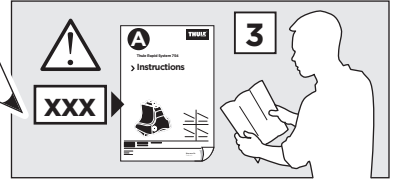

2

FIAT Bravissimo, 3-dr Hatchback, 96-02
FIAT Bravo, 3-dr Hatchback, 96-02

FIAT Brava, 5-dr Hatchback, 96-02
FIAT Marea, 4-dr Sedan, 96-02