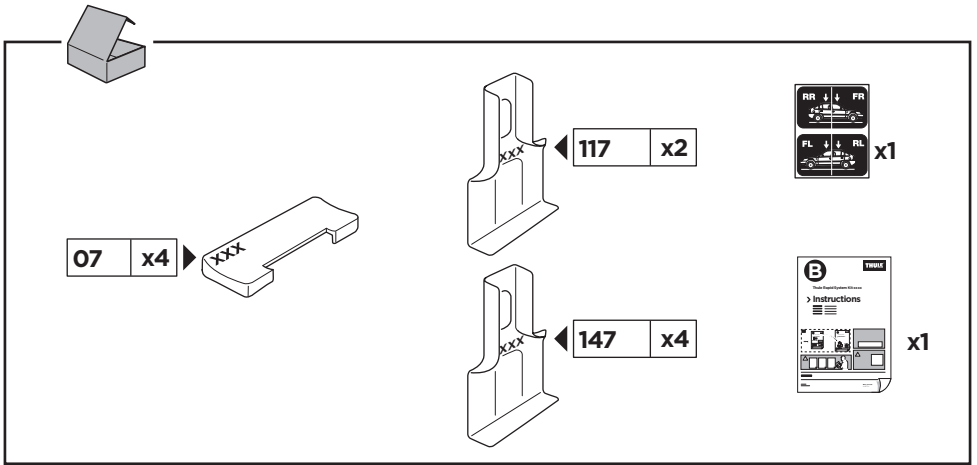

Thule Rapid System Kit 1059

> Instructions

FIAT Bravissimo, 3-dr Hatchback, 96-02

FIAT Bravo, 3-dr Hatchback, 96-02

FIAT Brava, 5-dr Hatchback, 96-02

FIAT Marea, 4-dr Sedan, 96-02

ISO 11154-E

141059

C.20130625
519-1059-01

Bring your life
thule.com

1

	X (scale)	X (mm)	X (inch)
FIAT Bravissimo , 3-dr Hatchback, 96-02	28	931	36 ⁵ / ₈
FIAT Bravo , 3-dr Hatchback, 96-02	28	931	36 ⁵ / ₈
FIAT Brava , 5-dr Hatchback, 96-02	29	941	37
FIAT Marea , 4-dr Sedan, 96-02	28,5	936	36 ⁷ / ₈

	Y (scale)	Y (mm)	Y (inch)
FIAT Bravissimo , 3-dr Hatchback, 96-02	25	901	35 ¹ / ₂
FIAT Bravo , 3-dr Hatchback, 96-02	25	901	35 ¹ / ₂
FIAT Brava , 5-dr Hatchback, 96-02	27	921	36 ¹ / ₄
FIAT Marea , 4-dr Sedan, 96-02	27,5	926	36 ¹ / ₂