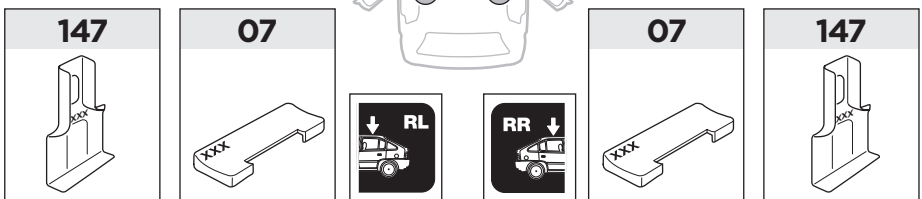

C.20130625
519-1059-01

Bring your life
thule.com

1

	X (scale)	X (mm)	X (inch)
FIAT Bravissimo , 3-dr Hatchback, 96-02	28	931	36 ⁵ / ₈
FIAT Bravo , 3-dr Hatchback, 96-02	28	931	36 ⁵ / ₈
FIAT Brava , 5-dr Hatchback, 96-02	29	941	37
FIAT Marea , 4-dr Sedan, 96-02	28,5	936	36 ⁷ / ₈

	Y (scale)	Y (mm)	Y (inch)
FIAT Bravissimo , 3-dr Hatchback, 96-02	25	901	35 ¹ / ₂
FIAT Bravo , 3-dr Hatchback, 96-02	25	901	35 ¹ / ₂
FIAT Brava , 5-dr Hatchback, 96-02	27	921	36 ¹ / ₄
FIAT Marea , 4-dr Sedan, 96-02	27,5	926	36 ¹ / ₂

2

FIAT Bravissimo, 3-dr Hatchback, 96-02
FIAT Bravo, 3-dr Hatchback, 96-02

FIAT Brava, 5-dr Hatchback, 96-02
FIAT Marea, 4-dr Sedan, 96-02

3

	W (mm)	Z (mm)	W (inch)	Z (inch)
FIAT Bravissimo , 3-dr Hatchback, 96-02	320	700	12 ⁵ / ₈	27 ¹ / ₂
FIAT Bravo , 3-dr Hatchback, 96-02	320	700	12 ⁵ / ₈	27 ¹ / ₂
FIAT Brava , 5-dr Hatchback, 96-02	190	650	7 ¹ / ₂	25 ⁵ / ₈
FIAT Marea , 4-dr Sedan, 96-02	230	650	9	25 ⁵ / ₈