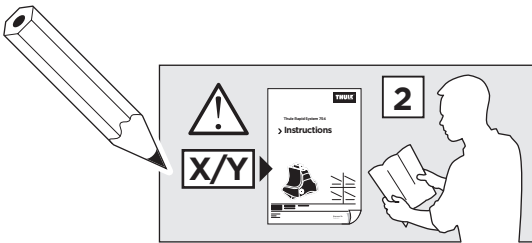

Thule Rapid System Kit 1799

> Instructions

JEEP Cherokee, 5-dr SUV, 14-

ISO 11154-E

141799

C.20140820
519-1799-01

Bring your life
thule.com

x1

x1

1

	X (scale)	X (mm)	X (inch)
JEEP Cherokee, 5-dr SUV, 14-	47	1121	44 ¹ / ₈

	Y (scale)	Y (mm)	Y (inch)
JEEP Cherokee, 5-dr SUV, 14-	41	1061	41 ³ / ₄

2

JEEP Cherokee, 5-dr SUV, 14-

3

	W (mm)	Z (mm)	W (inch)	Z (inch)
JEEP Cherokee, 5-dr SUV, 14-	300	700	11 ⁷/₈	27 ¹/₂