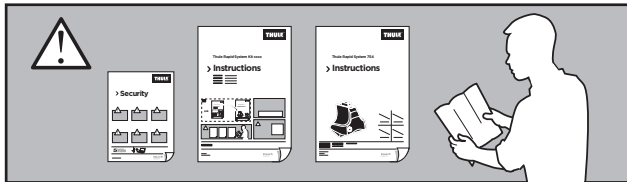

Thule Rapid System Kit 1799

> Instructions

JEEP Cherokee, 5-dr SUV, 14-

ISO 11154-E

141799

C.20140820
519-1799-01

Bring your life
thule.com

x1