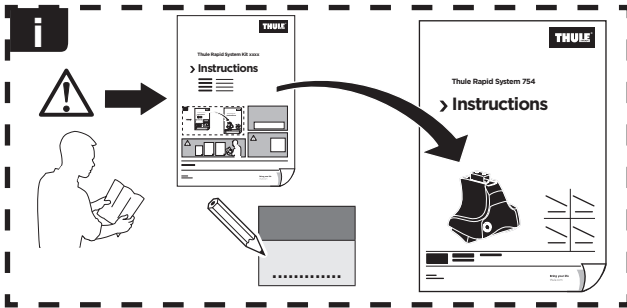

Thule Rapid System Kit 1799

> Instructions

JEEP Cherokee, 5-dr SUV, 14-

ISO 11154-E

141799

C.20140820
519-1799-01

Bring your life
thule.com

x1

x1

1

	X (scale)	X (mm)	X (inch)
JEEP Cherokee, 5-dr SUV, 14-	47	1121	44 ¹ / ₈

	Y (scale)	Y (mm)	Y (inch)
JEEP Cherokee, 5-dr SUV, 14-	41	1061	41 ³ / ₄

2

JEEP Cherokee, 5-dr SUV, 14-

3

	W (mm)	Z (mm)	W (inch)	Z (inch)
JEEP Cherokee, 5-dr SUV, 14-	300	700	11 ⁷/₈	27 ¹/₂