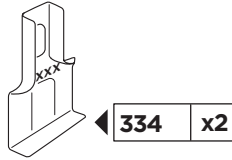

Thule Rapid System Kit 1799

> Instructions

JEEP Cherokee, 5-dr SUV, 14-

ISO 11154-E

141799

C.20140820
519-1799-01

Bring your life
thule.com

x1

x1

1

	X (scale)	X (mm)	X (inch)
JEEP Cherokee, 5-dr SUV, 14-	47	1121	44 ¹ / ₈

	Y (scale)	Y (mm)	Y (inch)
JEEP Cherokee, 5-dr SUV, 14-	41	1061	41 ³ / ₄

2

JEEP Cherokee, 5-dr SUV, 14-

3

	W (mm)	Z (mm)	W (inch)	Z (inch)
JEEP Cherokee, 5-dr SUV, 14-	300	700	11 ⁷/₈	27 ¹/₂