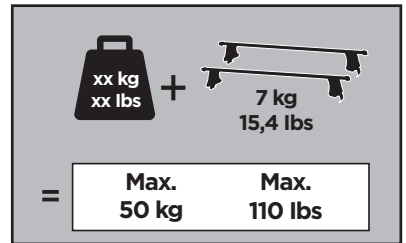

Thule Rapid System Kit 1799

> Instructions

JEEP Cherokee, 5-dr SUV, 14-

ISO 11154-E

141799

C.20140820
519-1799-01

Bring your life
thule.com

x1

x1

1

	X (scale)	X (mm)	X (inch)
JEEP Cherokee, 5-dr SUV, 14-	47	1121	44 ¹ / ₈

	Y (scale)	Y (mm)	Y (inch)
JEEP Cherokee, 5-dr SUV, 14-	41	1061	41 ³ / ₄

2

JEEP Cherokee, 5-dr SUV, 14-

3

	W (mm)	Z (mm)	W (inch)	Z (inch)
JEEP Cherokee, 5-dr SUV, 14-	300	700	11 ⁷/₈	27 ¹/₂