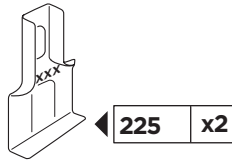

Thule Rapid System Kit 1799

> Instructions

JEEP Cherokee, 5-dr SUV, 14-

ISO 11154-E

141799

C.20140820
519-1799-01

Bring your life
thule.com

x1

x1

1

	X (scale)	X (mm)	X (inch)
JEEP Cherokee, 5-dr SUV, 14-	47	1121	44 ¹ / ₈

	Y (scale)	Y (mm)	Y (inch)
JEEP Cherokee, 5-dr SUV, 14-	41	1061	41 ³ / ₄

2

JEEP Cherokee, 5-dr SUV, 14-

3

	W (mm)	Z (mm)	W (inch)	Z (inch)
JEEP Cherokee, 5-dr SUV, 14-	300	700	11 ⁷/₈	27 ¹/₂