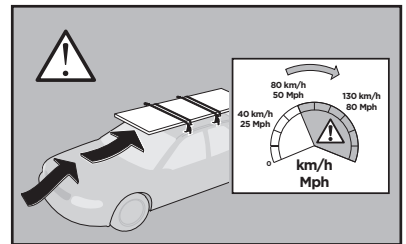

Thule Rapid System Kit 1799

> Instructions

JEEP Cherokee, 5-dr SUV, 14-

ISO 11154-E

141799

C.20140820
519-1799-01

Bring your life
thule.com

x1

x1

1

	X (scale)	X (mm)	X (inch)
JEEP Cherokee, 5-dr SUV, 14-	47	1121	44 ¹ / ₈

	Y (scale)	Y (mm)	Y (inch)
JEEP Cherokee, 5-dr SUV, 14-	41	1061	41 ³ / ₄

2

JEEP Cherokee, 5-dr SUV, 14-

3

	W (mm)	Z (mm)	W (inch)	Z (inch)
JEEP Cherokee, 5-dr SUV, 14-	300	700	11 ⁷/₈	27 ¹/₂