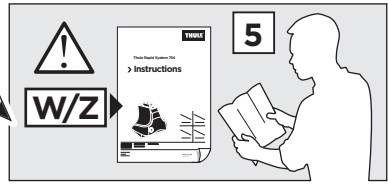

x1

1

	X (scale)	X (mm)	X (inch)
JEEP Cherokee, 5-dr SUV, 14-	47	1121	44 ¹ / ₈

	Y (scale)	Y (mm)	Y (inch)
JEEP Cherokee, 5-dr SUV, 14-	41	1061	41 ³ / ₄

2

JEEP Cherokee, 5-dr SUV, 14-

3

	W (mm)	Z (mm)	W (inch)	Z (inch)
JEEP Cherokee, 5-dr SUV, 14-	300	700	11 ⁷/₈	27 ¹/₂