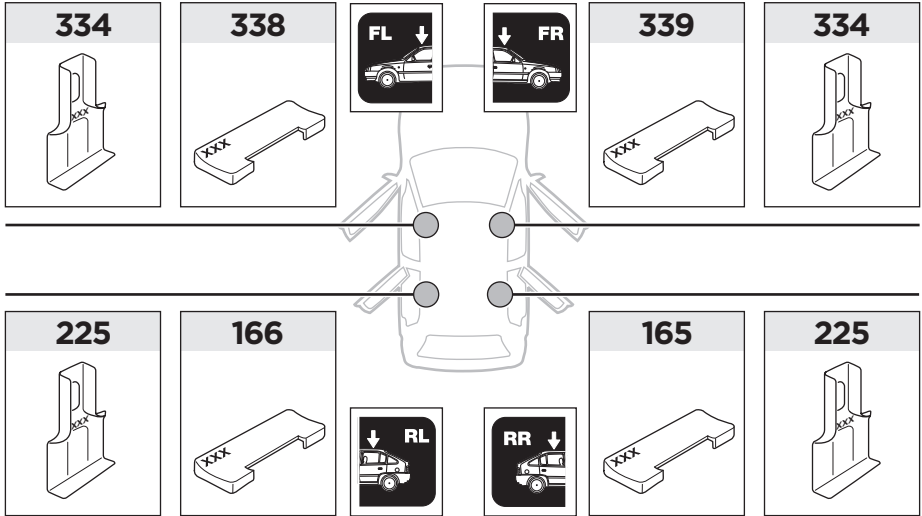

x1

1

	X (scale)	X (mm)	X (inch)
JEEP Cherokee, 5-dr SUV, 14-	47	1121	44 ¹ / ₈

	Y (scale)	Y (mm)	Y (inch)
JEEP Cherokee, 5-dr SUV, 14-	41	1061	41 ³ / ₄

2

JEEP Cherokee, 5-dr SUV, 14-

3

	W (mm)	Z (mm)	W (inch)	Z (inch)
JEEP Cherokee, 5-dr SUV, 14-	300	700	11 ⁷/₈	27 ¹/₂