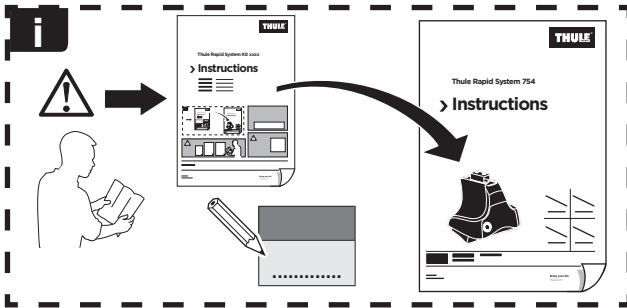

Thule Rapid System Kit 1394

> Instructions

DAIHATSU Materia, 5-dr MPV, 07-
TOYOTA bB, 5-dr MPV, 06-

ISO 11154-E

x1

172 x4

787 x4

x1