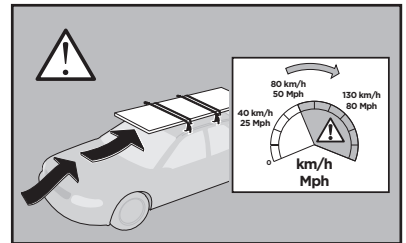

Thule Rapid System Kit 1394

> Instructions

DAIHATSU Materia, 5-dr MPV, 07-
TOYOTA bB, 5-dr MPV, 06-

ISO 11154-E