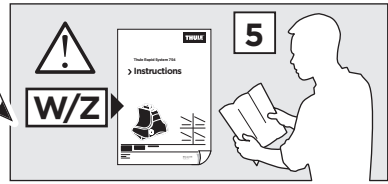

3

	W (mm)	Z (mm)	W (inch)	Z (inch)
DAIHATSU Materia, 5-dr MPV, 07-	485	710	19 1/8	28
TOYOTA bB, 5-dr MPV, 06-	485	710	19 1/8	28