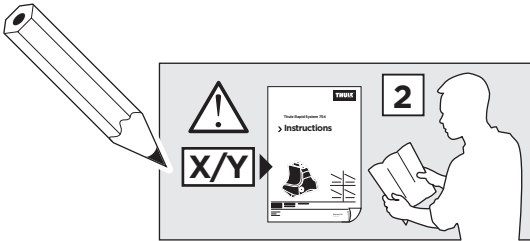

	X (scale)	X (mm)	X (inch)
<b>MERCEDES C-Class, 3-dr Coupé, 01-07 / *02-04, 05-07</b>	<b>31,5</b>	<b>966</b>	<b>38</b>

	Y (scale)	Y (mm)	Y (inch)
<b>MERCEDES C-Class, 3-dr Coupé, 01-07 / *02-04, 05-07</b>	<b>28,5</b>	<b>936</b>	<b>36 7/8</b>