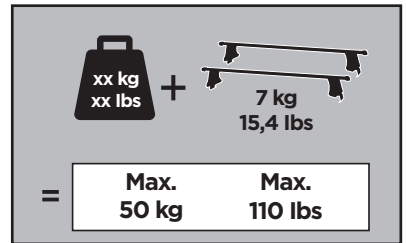

Thule Rapid System Kit 1233

> Instructions

MERCEDES C-Class, 3-dr Coupé, 01-07 / *02-04, 05-07

*North America

ISO 11154-E

141233

C.2012119
519-1233-03

Bring your life

thule.com