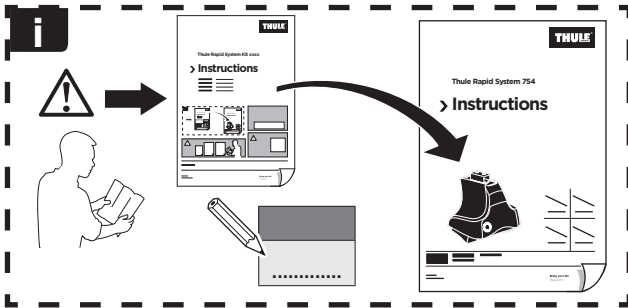

# > Instructions

**MERCEDES C-Class**, 3-dr Coupé, 01-07 / \*02-04, 05-07

\*North America

ISO 11154-E

**141233**

C.2012119  
519-1233-03

**Bring your life**

thule.com