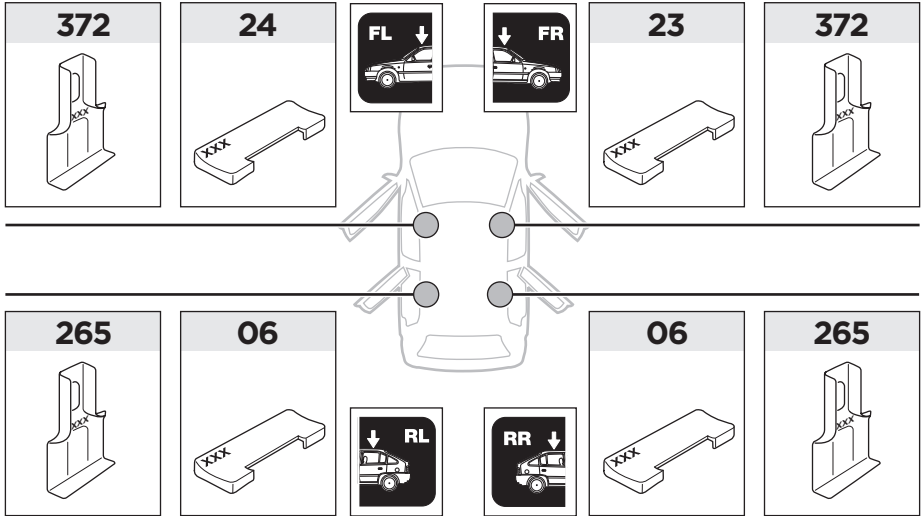

2

MERCEDES C-Class, 3-dr Coupé, 01-07 / *02-04, 05-07