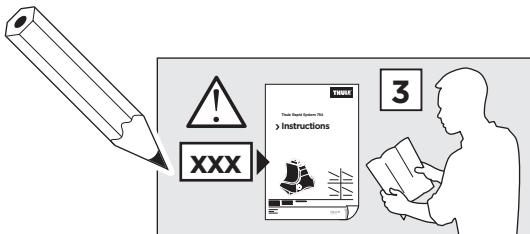

2

MERCEDES C-Class, 3-dr Coupé, 01-07 / *02-04, 05-07