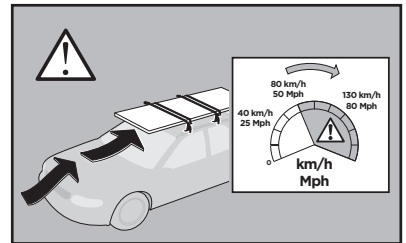

Thule Rapid System Kit 1233

> Instructions

MERCEDES C-Class, 3-dr Coupé, 01-07 / *02-04, 05-07

*North America

ISO 11154-E

141233

C.2012119
519-1233-03

Bring your life

thule.com