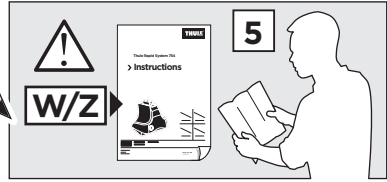

3

	W (mm)	Z (mm)	W (inch)	Z (inch)
MERCEDES C-Class, 3-dr Coupé, 01-07 / *02-04, 05-07	175	650	6 ⁷/₈	25 ⁵/₈