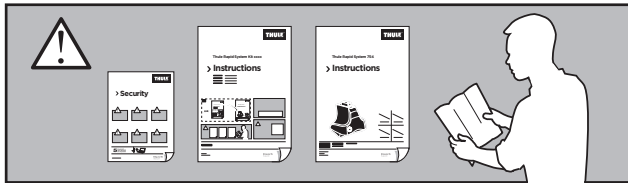

# > Instructions

**MERCEDES C-Class**, 3-dr Coupé, 01-07 / \*02-04, 05-07

\*North America

ISO 11154-E

**141233**

C.2012119  
519-1233-03

**Bring your life**

thule.com