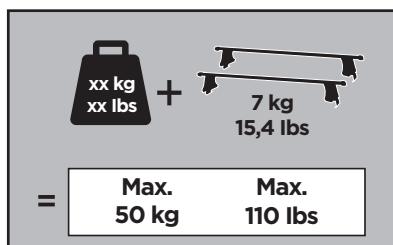

Thule Rapid System Kit 1860

> Instructions

KIA Rio, 5-dr Hatchback, 17-

ISO 11154-E

141860
C.20170418
519-1860-01

Bring your life
thule.com

204 x1 ▶

206 x1 ▶

273 x1 ▶

274 x1 ▶

◀ 969 x2

◀ 1260 x2

x1

x1

1

	X (scale)	X (mm)	X (inch)
KIA Rio , 5-dr Hatchback, 17-	40	1051	41 ³/₈

	Y (scale)	Y (mm)	Y (inch)
KIA Rio , 5-dr Hatchback, 17-	32	971	38 ¹/₄

2

KIA Rio, 5-dr Hatchback, 17-

3

	W (mm)	Z (mm)	W (inch)	Z (inch)
KIA Rio , 5-dr Hatchback, 17-	190	680	7 1/2	26 3/4