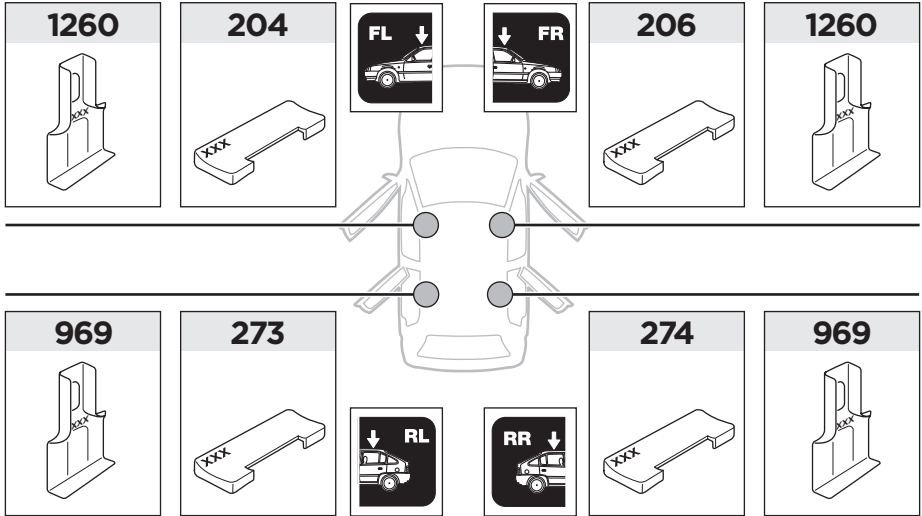

273 x1 ▶

274 x1 ▶

◀ 969 x2

◀ 1260 x2

x1

x1

1

	X (scale)	X (mm)	X (inch)
KIA Rio , 5-dr Hatchback, 17-	40	1051	41 ³/₈

	Y (scale)	Y (mm)	Y (inch)
KIA Rio , 5-dr Hatchback, 17-	32	971	38 ¹/₄

2

KIA Rio, 5-dr Hatchback, 17-

3

	W (mm)	Z (mm)	W (inch)	Z (inch)
KIA Rio , 5-dr Hatchback, 17-	190	680	7 1/2	26 3/4