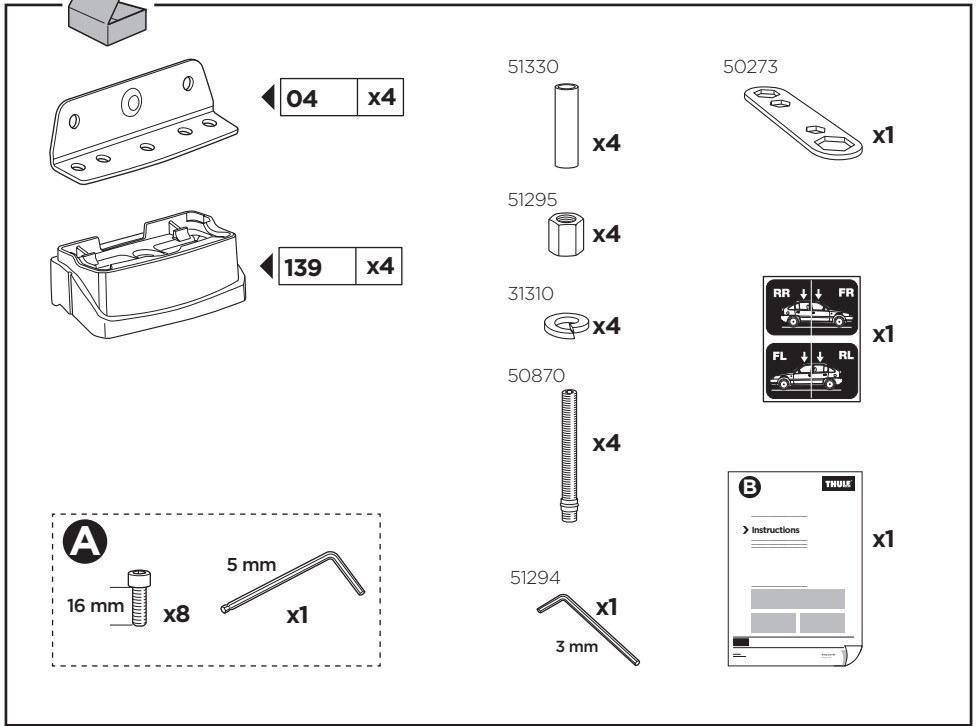

Thule XT Kit 3098

> Instructions

PORSCHE Panamera, 5-dr Hatchback, 09-

This kit is only for vehicles with fixpoint mounting.

ISO 11154-E

183098

C.20130605
509-3098-01

Bring your life
thule.com