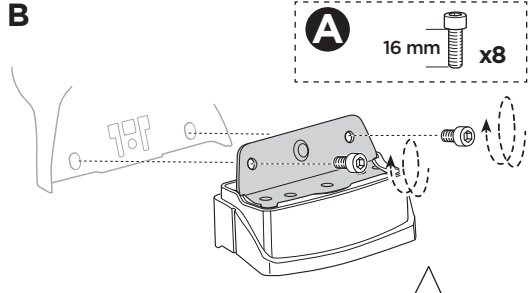

2

A

B

1. **EN** Only a few turns
   DE Nur wenige Umdrehungen
   FR Quelques tours uniquement
   NL Slechts enkele slagen
   IT Solo qualche giro
   ES Sólo algunas vueltas
   PT Noções básicas
   SV Endast några varv
   DK Kun nogle få omgange
   NE Bare noen få omdreinger
   FI Vain muutama kierros
   ET Ainult mõni pööre
   LV Tikai dažī apgriezieni
   LT Tik keli pasukimai
   PL Wystarczy kilka obrotów
   RU Только несколько оборотов

1. **UK** Лише декілька обертів
   BG Само няколко завъртания
   CS Pouze několik otáček
   SK Len niekoľko otáčok
   SL Le nekaj obratov
   HR/BIH Samo nekoliko okreta
   RO Doar câteva rotiri
   HU Csak néhány fordítás
   EL Μόνο λίγες περιστροφές
   TR Yalnızca birkaç tur

بعض دورات فقط

AR

רק מספר סיבובים

HE

1. **ZH** 仅几圈
   JA 2～3回転のみ
   KO 몇 번만 돌리면 됨
   TH เพียงสองสามรอบ

3

x1