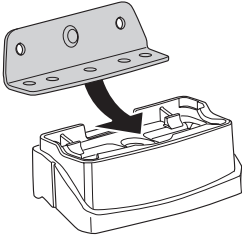

2

A

B

1. **EN** Only a few turns
   DE Nur wenige Umdrehungen
   FR Quelques tours uniquement
   NL Slechts enkele slagen
   IT Solo qualche giro
   ES Sólo algunas vueltas
   PT Noções básicas
   SV Endast några varv
   DK Kun nogle få omgange
   NE Bare noen få omdreinger
   FI Vain muutama kierros
   ET Ainult mõni pööre
   LV Tikai dažī apgriezieni
   LT Tik keli pasukimai
   PL Wystarczy kilka obrotów
   RU Только несколько оборотов

1. **UK** Лише декілька обертів
   BG Само няколко завъртания
   CS Pouze několik otáček
   SK Len niekoľko otáčok
   SL Le nekaj obratov
   HR/BIH Samo nekoliko okreta
   RO Doar câteva rotiri
   HU Csak néhány fordítás
   EL Μόνο λίγες περιστροφές
   TR Yalnızca birkaç tur

بعض دورات فقط

AR

רק מספר סיבובים

HE

1. **ZH** 仅几圈
   JA 2～3回転のみ
   KO 몇 번만 돌리면 됨
   TH เพียงสองสามรอบ

3

x1