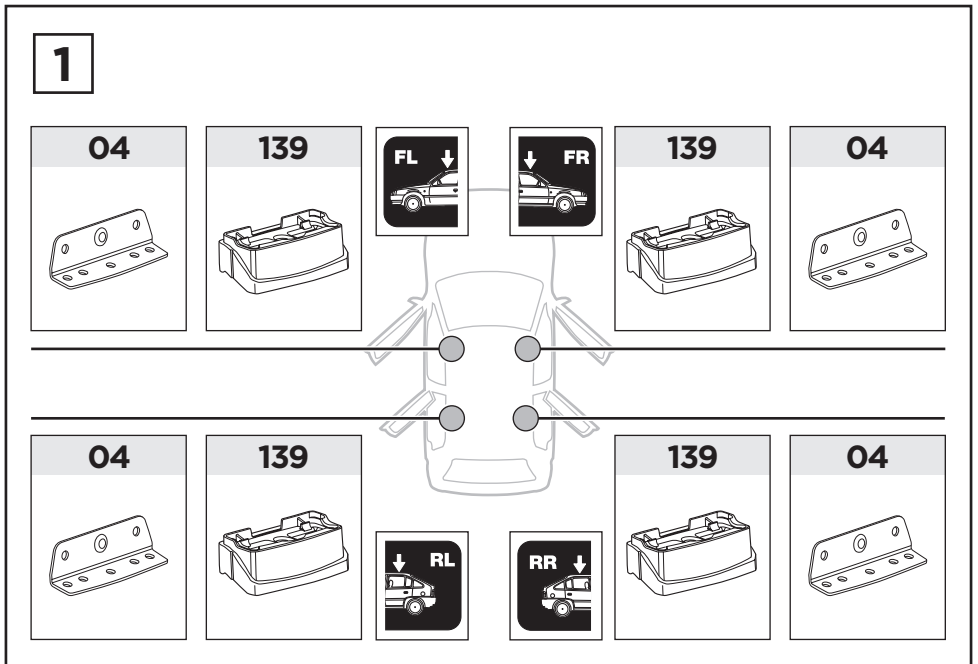

Thule XT Kit 3098

> Instructions

PORSCHE Panamera, 5-dr Hatchback, 09-

This kit is only for vehicles with fixpoint mounting.

ISO 11154-E

183098

C.20130605
509-3098-01

Bring your life
thule.com