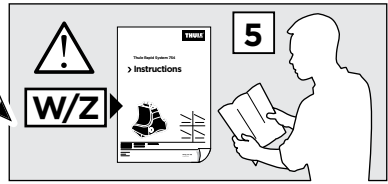

3

	W (mm)	Z (mm)	W (inch)	Z (inch)
AUDI A1, 5-dr Hatchback, 12-	210	695	8 1/4	27 3/8