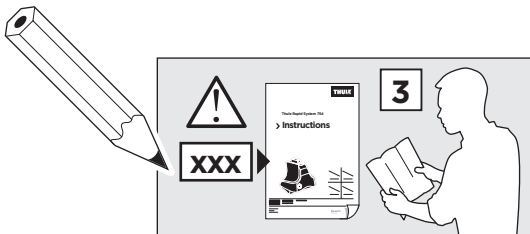

2

TOYOTA Avensis Verso, 5-dr MPV, 01-06

TOYOTA Ipsum, 5-dr MPV, 01-06

TOYOTA Picnic, 5-dr MPV, 01-06