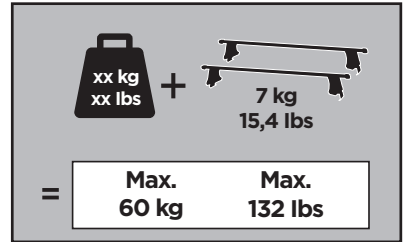

Thule Rapid System Kit 1231

> Instructions

TOYOTA Avensis Verso, 5-dr MPV, 01-06

TOYOTA Ipsum, 5-dr MPV, 01-06

TOYOTA PicNic, 5-dr MPV, 01-06

ISO 11154-E

141231

C.20121210
519-1231-01

Bring your life
thule.com