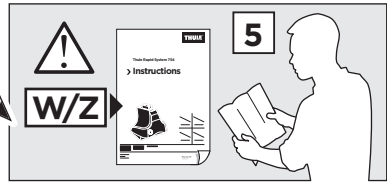

TOYOTA Ipsum, 5-dr MPV, 01-06

TOYOTA Picnic, 5-dr MPV, 01-06

3

	W (mm)	Z (mm)	W (inch)	Z (inch)
TOYOTA Avensis Verso , 5-dr MPV, 01-06	395	714	15 1/2	28 1/8
TOYOTA Ipsum , 5-dr MPV, 01-06	395	714	15 1/2	28 1/8
TOYOTA PicNic , 5-dr MPV, 01-06	395	714	15 1/2	28 1/8