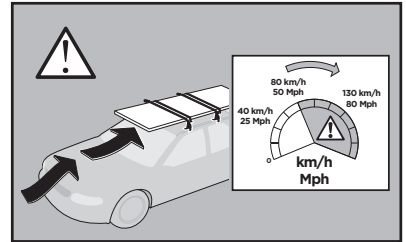

Thule Rapid System Kit 1231

> Instructions

TOYOTA Avensis Verso, 5-dr MPV, 01-06

TOYOTA Ipsum, 5-dr MPV, 01-06

TOYOTA PicNic, 5-dr MPV, 01-06

ISO 11154-E

141231

C.20121210
519-1231-01

Bring your life
thule.com