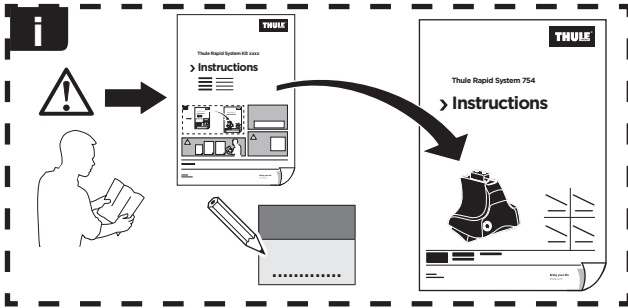

Thule Rapid System Kit 1231

> Instructions

TOYOTA Avensis Verso, 5-dr MPV, 01-06

TOYOTA Ipsum, 5-dr MPV, 01-06

TOYOTA PicNic, 5-dr MPV, 01-06

ISO 11154-E

141231

C.20121210
519-1231-01