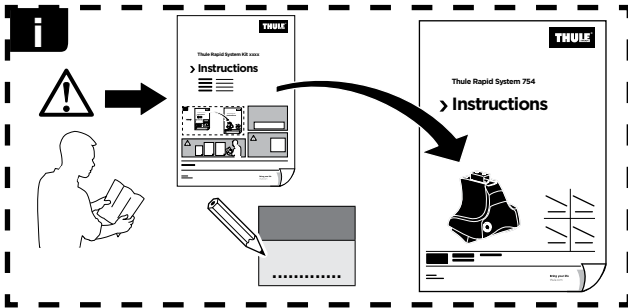

Thule Rapid System Kit 1372

> Instructions

PROTON Gen 2, 5-dr Hatchback, 04-

ISO 11154-E

141372

C.20121003
519-1372-01

Bring your life
thule.com