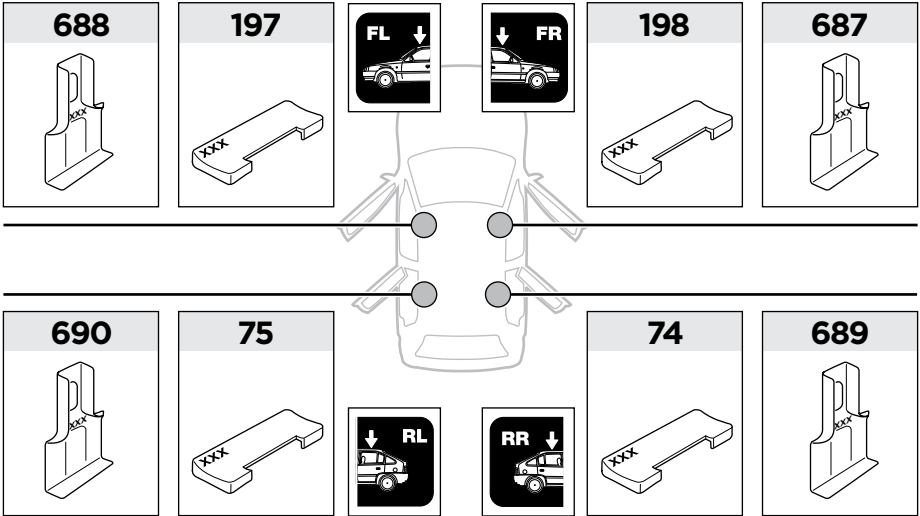

x1

x1

1

	X (scale)	X (mm)	X (inch)
<b>PROTON Gen 2, 5-dr Hatchback, 04-</b>	<b>28</b>	<b>931</b>	<b>36 5/8</b>

	Y (scale)	Y (mm)	Y (inch)
<b>PROTON Gen 2, 5-dr Hatchback, 04-</b>	<b>28</b>	<b>931</b>	<b>36 5/8</b>

**2**

**PROTON Gen 2, 5-dr Hatchback, 04-**

**3**

	W (mm)	Z (mm)	W (inch)	Z (inch)
<b>PROTON Gen 2, 5-dr Hatchback, 04-</b>	<b>260</b>	<b>680</b>	<b>10 1/4</b>	<b>26 3/4</b>