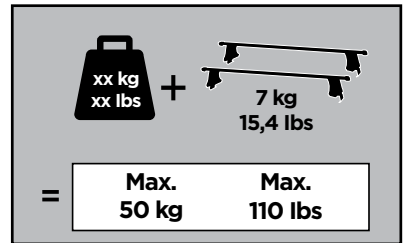

Thule Rapid System Kit 1372

> Instructions

PROTON Gen 2, 5-dr Hatchback, 04-

ISO 11154-E

141372

C.20121003
519-1372-01

Bring your life
thule.com