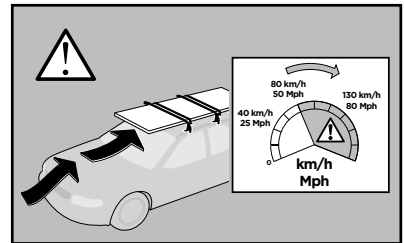

Thule Rapid System Kit 1372

> Instructions

PROTON Gen 2, 5-dr Hatchback, 04-

ISO 11154-E

141372

C.20121003
519-1372-01

Bring your life
thule.com