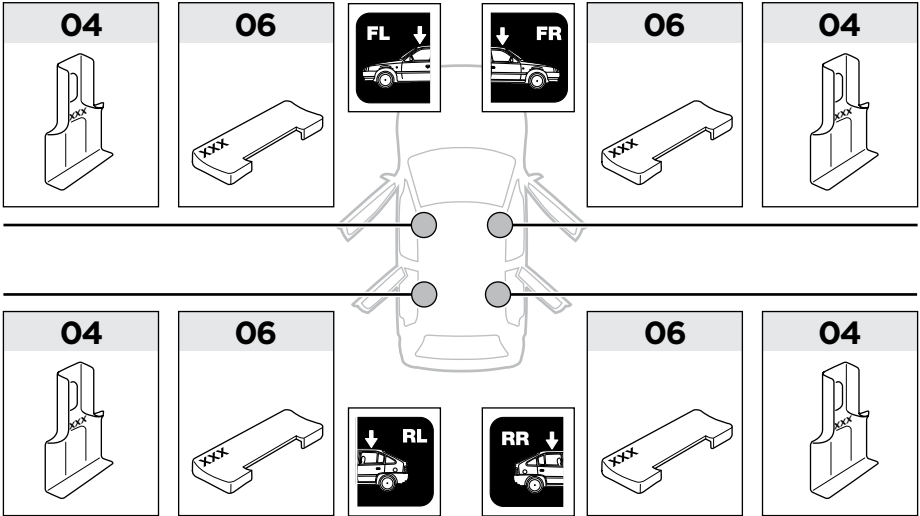

2

FORD Mondeo, 4-dr Sedan, 93-00

FORD Mondeo, 5-dr Estate, 93-00

FORD Mondeo, 5-dr Hatchback, 93-00