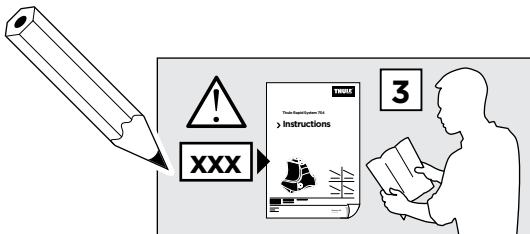

2

FORD Mondeo, 4-dr Sedan, 93-00

FORD Mondeo, 5-dr Estate, 93-00

FORD Mondeo, 5-dr Hatchback, 93-00