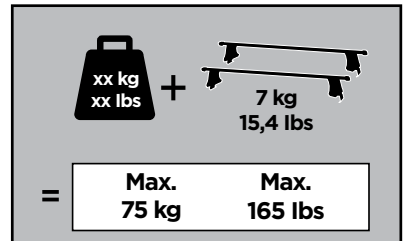

Thule Rapid System Kit 1005

> Instructions

FORD Mondeo, 4-dr Sedan, 93-00

FORD Mondeo, 5-dr Estate, 93-00*

FORD Mondeo, 5-dr Hatchback, 93-00

*Without roofrailing

ISO 11154-E

141005

C.20121022
519-1005-01

Bring your life

thule.com

x1

x1

1

	X (scale)	X (mm)	X (inch)
FORD Mondeo, 4-dr Sedan, 93-00	30	951	37 1/2
FORD Mondeo, 5-dr Estate, 93-00	30,5	956	36 5/8
FORD Mondeo, 5-dr Hatchback, 93-00	30	951	37 1/2

	Y (scale)	Y (mm)	Y (inch)
FORD Mondeo, 4-dr Sedan, 93-00	28,5	936	36 7/8
FORD Mondeo, 5-dr Estate, 93-00	28	931	36 5/8
FORD Mondeo, 5-dr Hatchback, 93-00	28,5	936	36 7/8

2

FORD Mondeo, 4-dr Sedan, 93-00