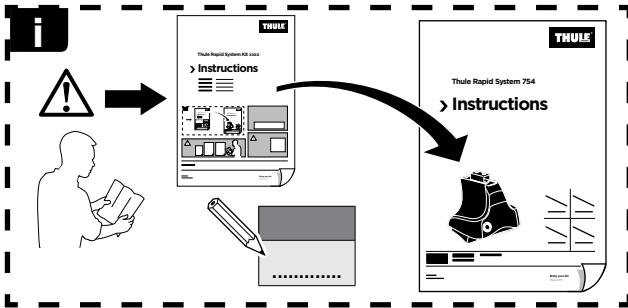

Thule Rapid System Kit 1005

> Instructions

FORD Mondeo, 4-dr Sedan, 93-00

FORD Mondeo, 5-dr Estate, 93-00*

FORD Mondeo, 5-dr Hatchback, 93-00

*Without roofrailing

ISO 11154-E

141005