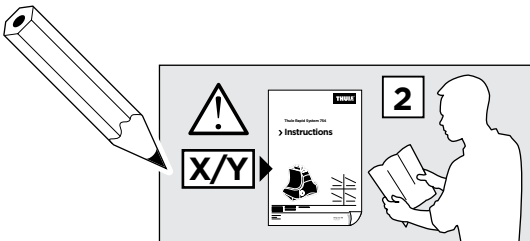

C.20121022
519-1005-01

Bring your life

thule.com

x1

x1

1

	X (scale)	X (mm)	X (inch)
FORD Mondeo, 4-dr Sedan, 93-00	30	951	37 1/2
FORD Mondeo, 5-dr Estate, 93-00	30,5	956	36 5/8
FORD Mondeo, 5-dr Hatchback, 93-00	30	951	37 1/2