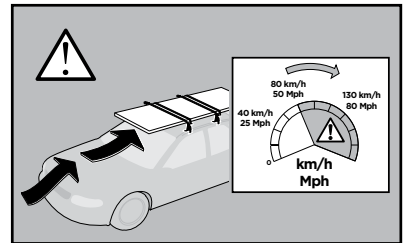

Thule Rapid System Kit 1005

> Instructions

FORD Mondeo, 4-dr Sedan, 93-00

FORD Mondeo, 5-dr Estate, 93-00*

FORD Mondeo, 5-dr Hatchback, 93-00

*Without roofrailing

ISO 11154-E

141005

C.20121022
519-1005-01

Bring your life

thule.com

x1

x1

1

	X (scale)	X (mm)	X (inch)
FORD Mondeo, 4-dr Sedan, 93-00	30	951	37 1/2
FORD Mondeo, 5-dr Estate, 93-00	30,5	956	36 5/8
FORD Mondeo, 5-dr Hatchback, 93-00	30	951	37 1/2