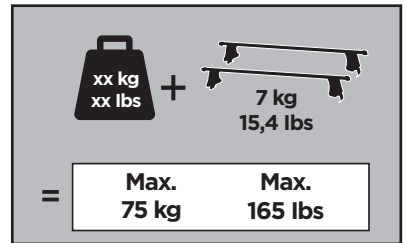

Thule Rapid System Kit 1097

> Instructions

MITSUBISHI Space Star, 5-dr MPV, 98-01, 02-05

ISO 11154-E

141097

C.20130107
519-1097-01

Bring your life

thule.com