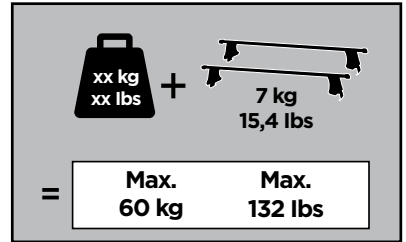

Thule Rapid System Kit 1370

> Instructions

VOLVO V70, 5-dr Estate, 04-07

VOLVO V70, 5-dr Wagon, *05-10

*North America

ISO 11154-E

141370

C.20121010
519-1370-02

Bring your life

thule.com

188 x4

696 x2

698 x2

x1

x1

1

	X (scale)	X (mm)	X (inch)
VOLVO V70, 5-dr Estate, 04-07	38	1031	40 ⁵/₈
VOLVO V70, 5-dr Wagon, *05-10	38	1031	40 ⁵/₈