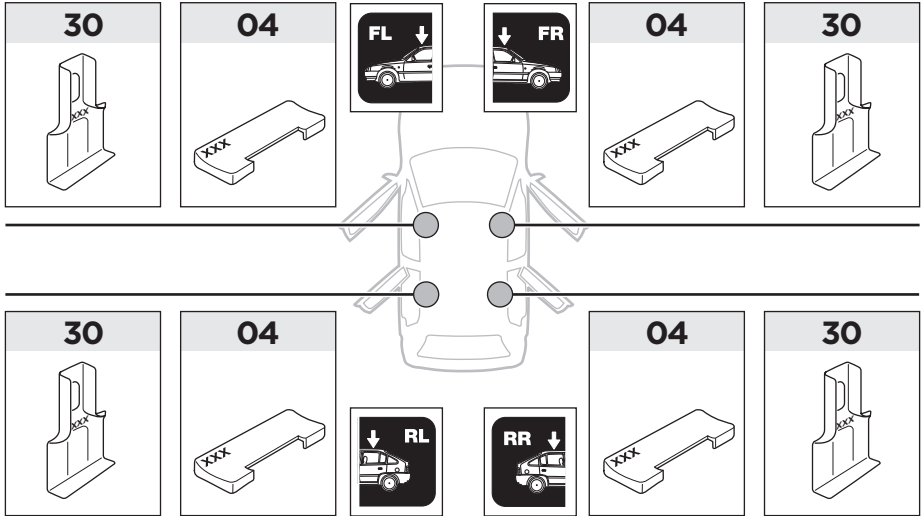

x1

1

	X (scale)	X (mm)	X (inch)
RENAULT Laguna I, 5-dr Hatchback, 94-00	33	981	38 ⁵/₈

	Y (scale)	Y (mm)	Y (inch)
RENAULT Laguna I, 5-dr Hatchback, 94-00	30,5	956	37 ⁵/₈

2

RENAULT Laguna I, 5-dr Hatchback, 94-00