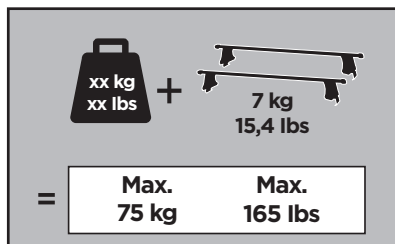

ISO 11154-E

141007

C.20130617
519-1007-01

Bring your life
thule.com