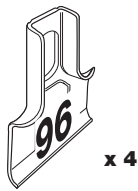

Kit 1026

Vehicle	Front	Rear
Skoda Octavia, 4 doors, 97-	28	25,5

X=220

Y=680