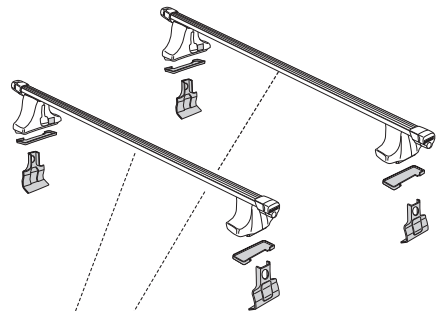

Kit 1026

Vehicle	Front	Rear
Skoda Octavia, 4 doors, 97-	28	25,5

X=220

Y=680