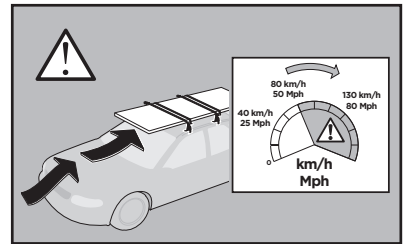

Thule Rapid System Kit 1533

> Instructions

FORD Taurus, 4-dr Sedan, 08-09

MERCURY Sable, 4-dr Sedan, 08-09

ISO 11154-E

x1

93 x4

100 x4