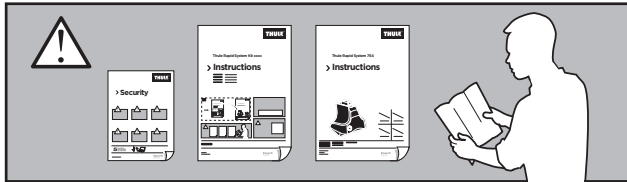

Thule Rapid System Kit 1533

> Instructions

FORD Taurus, 4-dr Sedan, 08-09

MERCURY Sable, 4-dr Sedan, 08-09

ISO 11154-E

x1

93 x4

100 x4