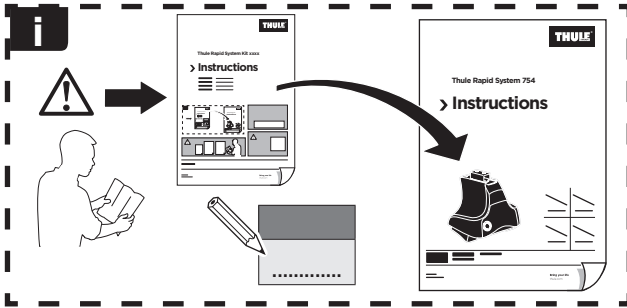

Thule Rapid System Kit 1533

> Instructions

FORD Taurus, 4-dr Sedan, 08-09

MERCURY Sable, 4-dr Sedan, 08-09

ISO 11154-E

x1

93 x4

100 x4