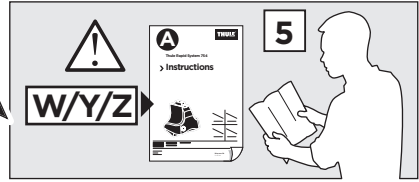

3

	W (mm)	Y (mm)	Z (mm)	W (inch)	Y (inch)	Z (inch)
NISSAN Homy Elgrand, 5-dr Estate, 97-01	770	750	1500	30 3/8	29 1/2	59

A

B