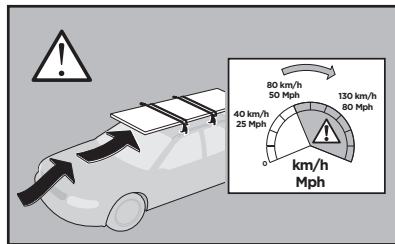

ISO 11154-E

141090

C.20130703
519-1090-01

Bring your life
thule.com