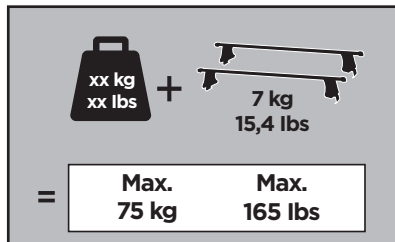

ISO 11154-E

141090

C.20130703
519-1090-01

Bring your life
thule.com