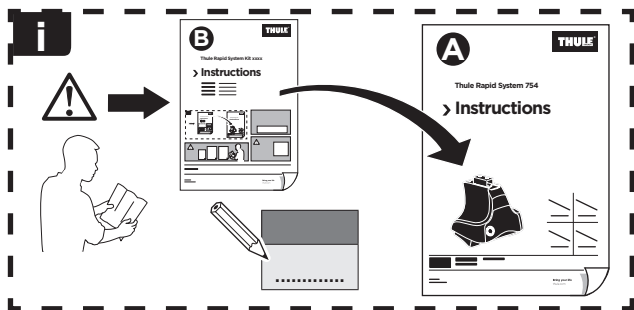

# > Instructions

NISSAN Homy Elgrand, 5-dr Estate, 97-01

ISO 11154-E

141090

C.20130703  
519-1090-01

Bring your life  
thule.com

02 x2

16 x2