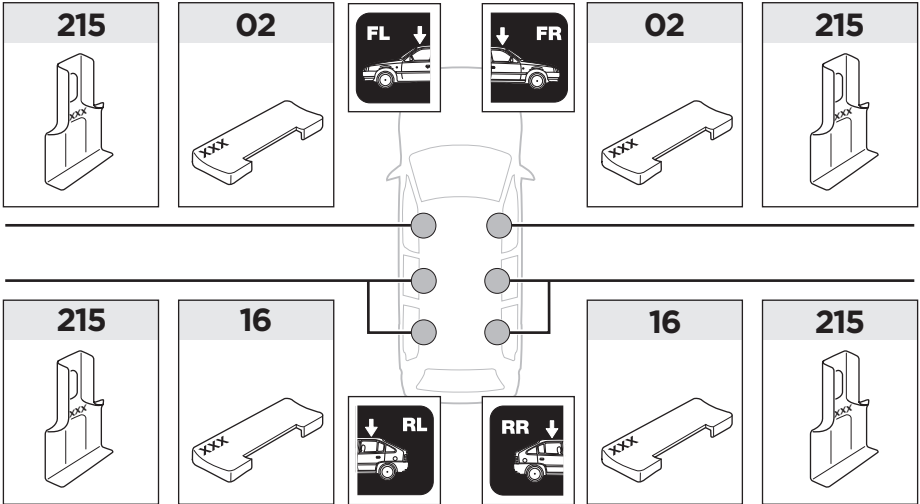

215 x4

x1

x1

1

	X (scale)	X (mm)	X (inch)
NISSAN Homy Elgrand, 5-dr Estate, 97-01	39,5	1046	41 1/8

	Y (scale)	Y (mm)	Y (inch)
NISSAN Homy Elgrand, 5-dr Estate, 97-01	39	1041	41

	Z (scale)	Z (mm)	Z (inch)
NISSAN Homy Elgrand, 5-dr Estate, 97-01	34,5	996	39 1/4

2

NISSAN Homy Elgrand, 5-dr Estate, 97-01

**3**

	W (mm)	Y (mm)	Z (mm)	W (inch)	Y (inch)	Z (inch)
<b>NISSAN Homy Elgrand, 5-dr Estate, 97-01</b>	<b>770</b>	<b>750</b>	<b>1500</b>	<b>30 3/8</b>	<b>29 1/2</b>	<b>59</b>