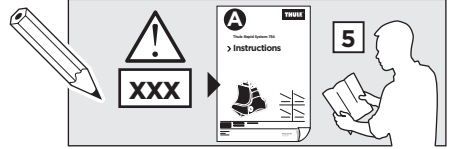

3

	W (mm)	Z (mm)	Y (mm)	W (inch)	Z (inch)	Y (inch)
HYUNDAI Coupé, 2-dr Coupé, 97-00	130	650	330	5 1/8	25 5/8	13
HYUNDAI Tiburon, 2-dr Coupé, 97-00 / *97-01	130	650	330	5 1/8	25 5/8	13

	W (mm)	Z (mm)	W (inch)	Z (inch)
SUBARU Legacy, 4-dr Sedan, 99-03 / *00-04	220	630	8 5/8	24 3/4
SUBARU Liberty, 4-dr Sedan, 99-03	220	630	8 5/8	24 3/4