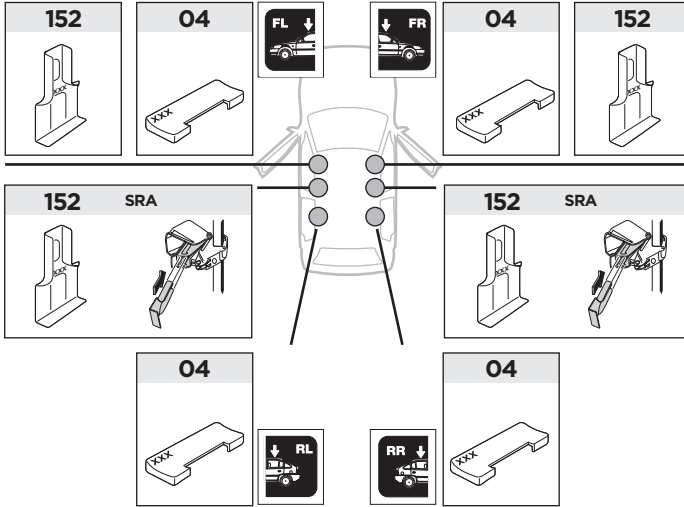

HYUNDAI Coupé, 2-dr Coupé, 97-00

HYUNDAI Tiburon, 2-dr Coupé, 97-00 / *97-01