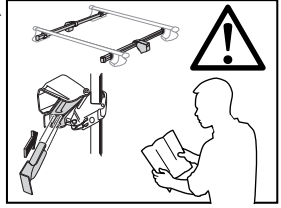

2

SRA

HYUNDAI Coupé, 2-dr Coupé, 97-00

HYUNDAI Tiburon, 2-dr Coupé, 97-00 / *97-01

SUBARU Legacy, 4-dr Sedan, 99-03 / *00-04

SUBARU Liberty, 4-dr Sedan, 99-03