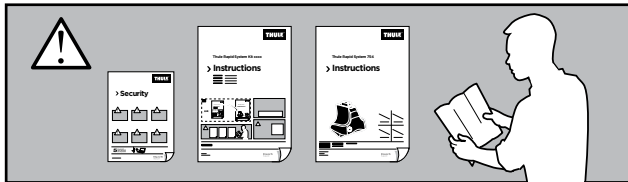

Thule Rapid System Kit 1050

> Instructions

VOLKSWAGEN Golf IV, 3-dr Hatchback, 98-03 / *99-05

VOLKSWAGEN GTI IV, 3-dr Hatchback, *99-06

VOLKSWAGEN Jetta IV, 3-dr Sedan, 98-04

*North America

ISO 11154-E

141050