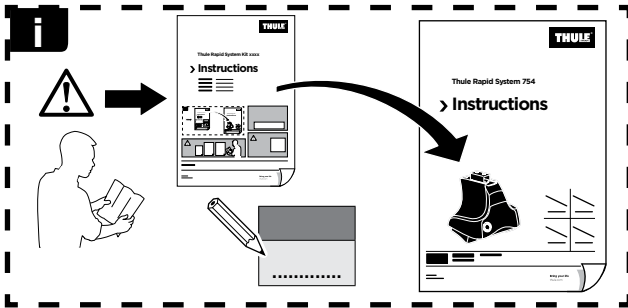

Thule Rapid System Kit 1050

> Instructions

VOLKSWAGEN Golf IV, 3-dr Hatchback, 98-03 / *99-05

VOLKSWAGEN GTI IV, 3-dr Hatchback, *99-06

VOLKSWAGEN Jetta IV, 3-dr Sedan, 98-04

*North America

ISO 11154-E

141050

C.20121003
519-1050-02

Bring your life

thule.com

x1

x1

1

	X (scale)	X (mm)	X (inch)
VOLKSWAGEN Golf IV, 3-dr Hatchback, 98-03 / *99-05	27	921	36 1/4
VOLKSWAGEN GTI IV, 3-dr Hatchback, *99-06	27	921	36 1/4
VOLKSWAGEN Jetta IV, 3-dr Sedan, 98-04	27	921	36 1/4