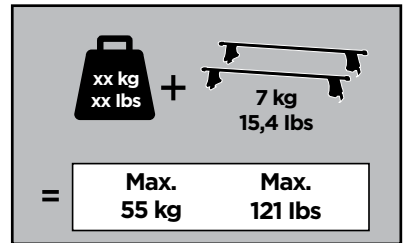

Thule Rapid System Kit 1050

> Instructions

VOLKSWAGEN Golf IV, 3-dr Hatchback, 98-03 / *99-05

VOLKSWAGEN GTI IV, 3-dr Hatchback, *99-06

VOLKSWAGEN Jetta IV, 3-dr Sedan, 98-04

*North America

ISO 11154-E

141050

C.20121003
519-1050-02

Bring your life

thule.com

x1

x1

1

	X (scale)	X (mm)	X (inch)
VOLKSWAGEN Golf IV, 3-dr Hatchback, 98-03 / *99-05	27	921	36 1/4
VOLKSWAGEN GTI IV, 3-dr Hatchback, *99-06	27	921	36 1/4
VOLKSWAGEN Jetta IV, 3-dr Sedan, 98-04	27	921	36 1/4