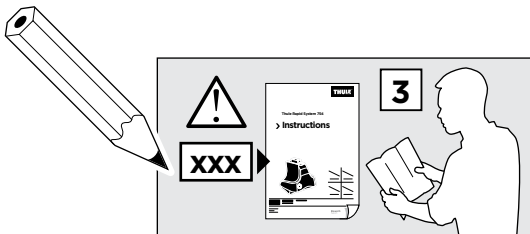

2

VOLKSWAGEN Golf IV, 3-dr Hatchback, 98-03 / *99-05

VOLKSWAGEN GTI IV, 3-dr Hatchback, *99-06

VOLKSWAGEN Jetta IV, 3-dr Sedan, 98-04