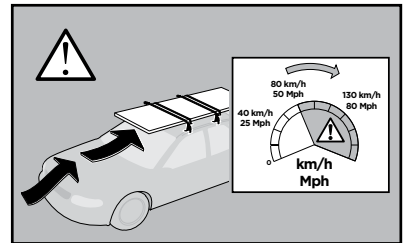

Thule Rapid System Kit 1050

> Instructions

VOLKSWAGEN Golf IV, 3-dr Hatchback, 98-03 / *99-05

VOLKSWAGEN GTI IV, 3-dr Hatchback, *99-06

VOLKSWAGEN Jetta IV, 3-dr Sedan, 98-04

*North America

ISO 11154-E

141050

C.20121003
519-1050-02

Bring your life

thule.com

x1

x1

1

	X (scale)	X (mm)	X (inch)
VOLKSWAGEN Golf IV, 3-dr Hatchback, 98-03 / *99-05	27	921	36 1/4
VOLKSWAGEN GTI IV, 3-dr Hatchback, *99-06	27	921	36 1/4
VOLKSWAGEN Jetta IV, 3-dr Sedan, 98-04	27	921	36 1/4