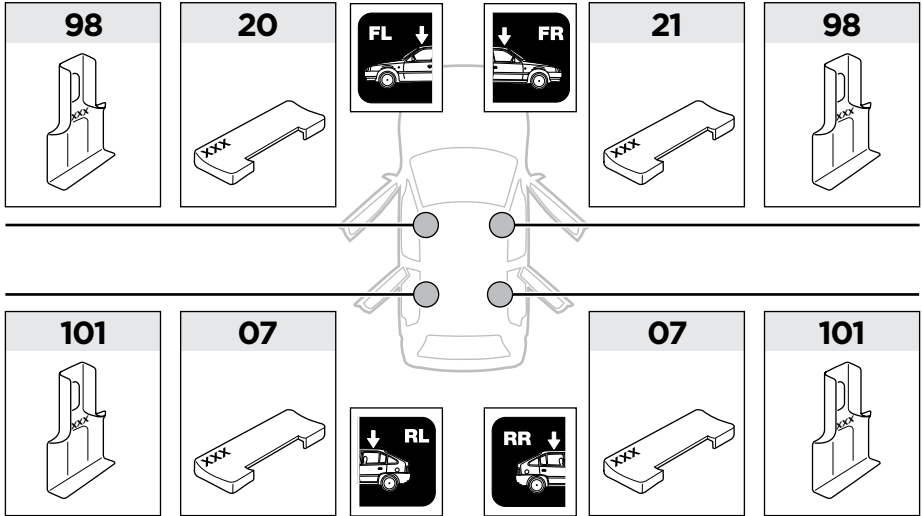

2

VOLKSWAGEN Golf IV, 3-dr Hatchback, 98-03 / *99-05

VOLKSWAGEN GTI IV, 3-dr Hatchback, *99-06

VOLKSWAGEN Jetta IV, 3-dr Sedan, 98-04