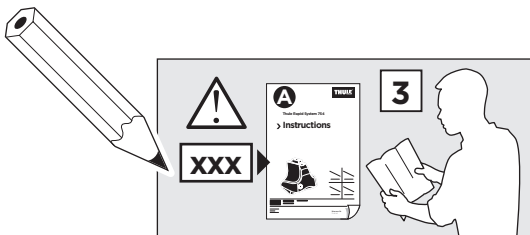

2

OPEL Meriva, 5-dr MPV, 03-09

VAUXHALL Meriva, 5-dr MPV, 03-09