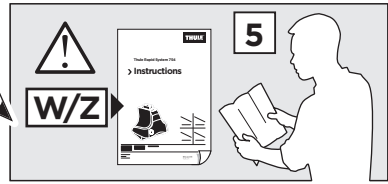

3

	W (mm)	Z (mm)	W (inch)	Z (inch)
OPEL Meriva, 5-dr MPV, 03-09	250	700	9 ⁷/₈	27 ¹/₂
VAUXHALL Meriva, 5-dr MPV, 03-09	250	700	9 ⁷/₈	27 ¹/₂