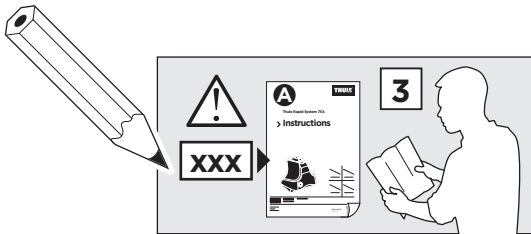

2

DAEWOO d'Artz, 5-dr Hatchback, 98-00, 01-05

DAEWOO Matiz, 5-dr Hatchback, 98-00, 01-05

CHEVROLET Matiz, 5-dr Hatchback, 01-05