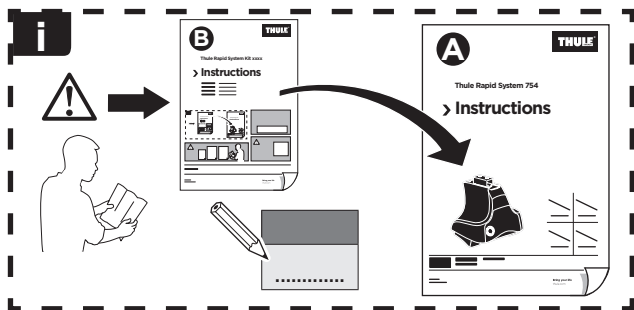

Thule Rapid System Kit 1105

> Instructions

DAEWOO d'Artz, 5-dr Hatchback, 98-00, 01-05

DAEWOO Matiz, 5-dr Hatchback, 98-00, 01-05

CHEVROLET Matiz, 5-dr Hatchback, 01-05

ISO 11154-E

141105

C.20130619
519-1105-01