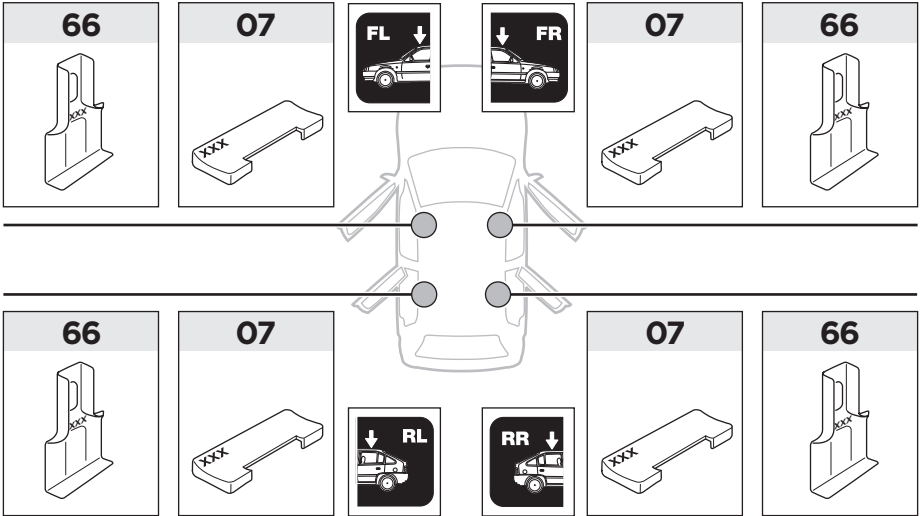

2

DAEWOO d'Artz, 5-dr Hatchback, 98-00, 01-05

DAEWOO Matiz, 5-dr Hatchback, 98-00, 01-05

CHEVROLET Matiz, 5-dr Hatchback, 01-05