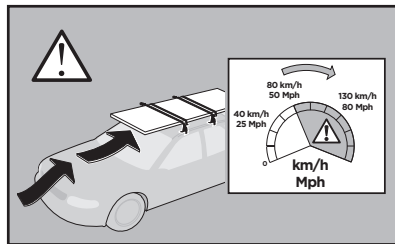

ISO 11154-E

141105

C.20130619
519-1105-01

Bring your life

thule.com