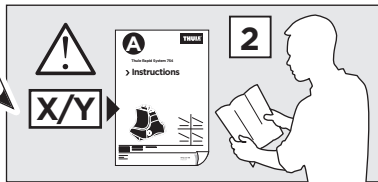

Bring your life

thule.com

x1

07 x4

66 x4

x1

1

| | X (scale) | X (mm) | X (inch) |
|---|-----------|--------|----------|
| DAEWOO d'Artz , 5-dr Hatchback, 98-00, 01-05 | 25 | 901 | 35 1/2 |
| DAEWOO Matiz , 5-dr Hatchback, 98-00, 01-05 | 25 | 901 | 35 1/2 |
| CHEVROLET Matiz , 5-dr Hatchback, 01-05 | 25 | 901 | 35 1/2 |