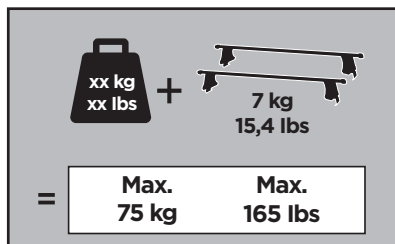

ISO 11154-E

141105

C.20130619
519-1105-01

Bring your life

thule.com