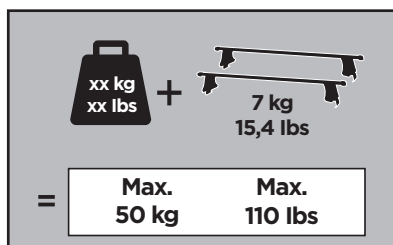

# > Instructions

MAZDA 6, 5-dr Estate, 13- (without railing)

ISO 11154-E

141736

C.20121022  
519-1736-01

Bring your life  
thule.com

216 x2

269 x1

272 x1

1100 x2

1287 x2

x1

x1

1

	X (scale)	X (mm)	X (inch)
MAZDA 6, 5-dr Estate, 13- (without railing)	46,5	1116	43 7/8

	Y (scale)	Y (mm)	Y (inch)
MAZDA 6, 5-dr Estate, 13- (without railing)	40,5	1056	41 5/8