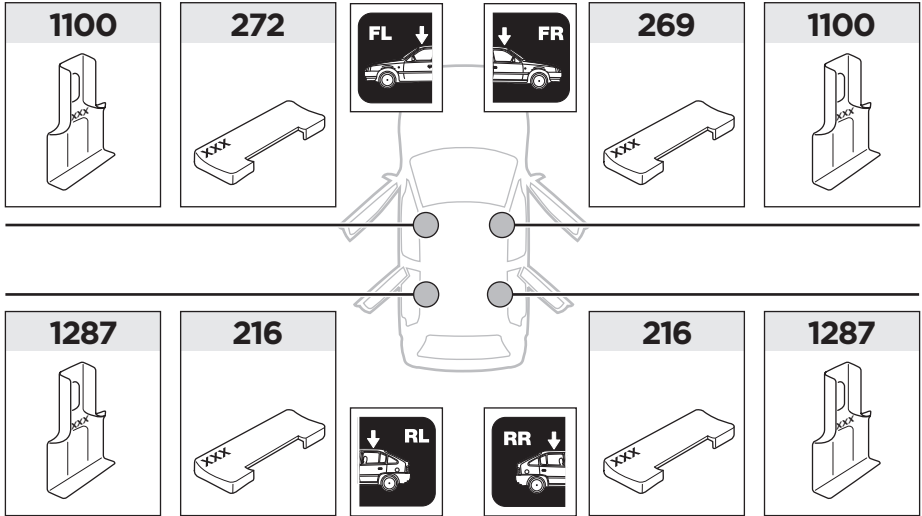

272 x1

1100 x2

1287 x2

x1

x1

1

	X (scale)	X (mm)	X (inch)
MAZDA 6, 5-dr Estate, 13- (without railing)	46,5	1116	43 7/8

	Y (scale)	Y (mm)	Y (inch)
MAZDA 6, 5-dr Estate, 13- (without railing)	40,5	1056	41 5/8

**2**

**MAZDA 6**, 5-dr Estate, 13- (without railing)

**3**

	W (mm)	Z (mm)	W (inch)	Z (inch)
<b>MAZDA 6, 5-dr Estate, 13-</b> (without railing)	<b>250</b>	<b>700</b>	<b>9 <sup>7</sup>/<sub>8</sub></b>	<b>27 <sup>1</sup>/<sub>2</sub></b>