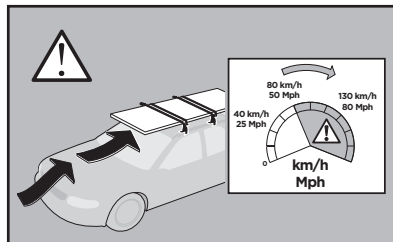

# > Instructions

MAZDA 6, 5-dr Estate, 13- (without railing)

ISO 11154-E

141736

C.20121022  
519-1736-01

Bring your life  
thule.com

216 x2

269 x1