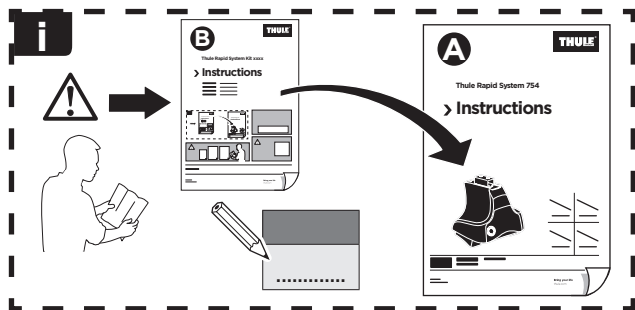

# > Instructions

MAZDA 6, 5-dr Estate, 13- (without railing)

ISO 11154-E

141736

C.20121022  
519-1736-01

Bring your life  
thule.com

216 x2

269 x1